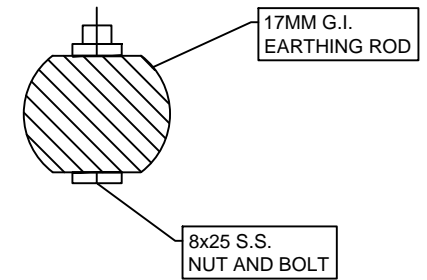

DOKSUN MAKE 17MM DIAMETER 2000MM G.I. SOLID ROD (NON CLAMP)

TOP VIEW OF THE ASSEMBLY (EARTH ROD AND 8X25 S.S. NUT BOLT)

- NOTE:-**
 1. ALL DIMENSIONS ARE IN MM.
 2. GENERAL TOLERANCE : + - 5%

	DOKSUN POWER PRIVATE LTD. GROUND FLOOR, PLOT NO-C/4, REVENUE SURVEY NO.189, GHAEL COMPOUND, B/H NISSAN SHOWROOM, UDHNA MAIN ROAD, SURAT-394210 PH.NO. 7573033007 - 8 - 9			
TITLE	DOKSUN MAKE 17MM DIAMETER 2000MM G.I. SOLID ROD (NON CLAMP) (STANDARD DESIGN)			
LOA REF. NO.				
DRAWN : SNEHAL GAMIT	CHECKED : ADITYA DOKANIA	APPD : XXXX	SIZE : -	
SCALE:	DATE:	DRG. NO.:	SHEET:	REV.:
DATE :	DESCRIPTION :	REV.:	XXXXX	28-01-2017
			DPPL/2017/ED/14	XXXX