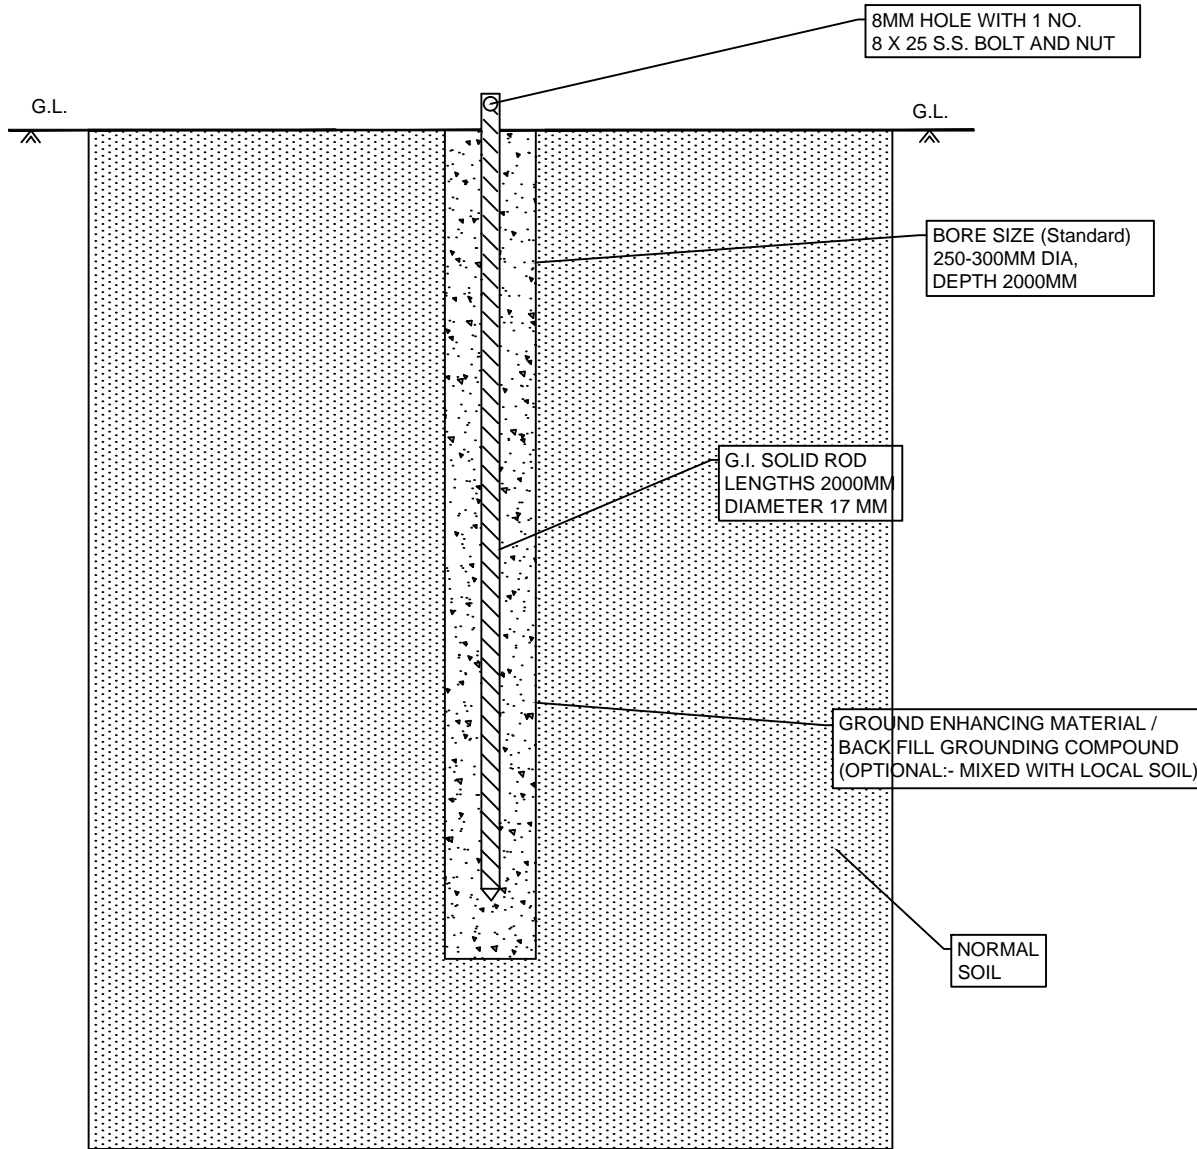

DOKSUN MAKE 17MM DIAMETER 2000MM G.I. SOLID ROD (NON CLAMP)

TOP VIEW OF THE ASSEMBLY (EARTH ROD AND 8X25 S.S. NUT BOLT)

- NOTE:-**
 1. ALL DIMENSIONS ARE IN MM.
 2. GENERAL TOLERANCE : + - 5%

	DOKSUN POWER PRIVATE LTD. GROUND FLOOR, PLOT NO-C/4, REVENUE SURVEY NO.189, GHAEL COMPOUND, B/H NISSAN SHOWROOM, UDHNA MAIN ROAD, SURAT-394210 PH.NO. 7573033007 - 8 - 9			
TITLE	DOKSUN MAKE 17MM DIAMETER 2000MM G.I. SOLID ROD (NON CLAMP) (STANDARD DESIGN)			
LOA REF. NO.				
DRAWN : SNEHAL GAMIT	CHECKED : ADITYA DOKANIA	APPD : XXXX	SIZE : -	
SCALE:	DATE:	DRG. NO.:	SHEET:	REV.:
DATE :	DESCRIPTION :	REV.:	XXXXX	28-01-2017
			DPPL/2017/ED/14	XXXX

DATE :	DESCRIPTION :	REV.:	XXXXX	28-01-2017
			DPPL/2017/ED/14	XXXX