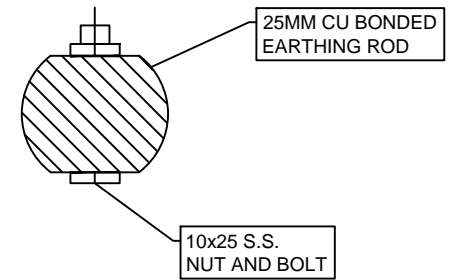

DOKSUN MAKE 25MM DIAMETER 2000MM COPPER BONDED SOLID ROD (NON CLAMP)

TOP VIEW OF THE ASSEMBLY (EARTH ROD AND 10X25 S.S. NUT BOLT)

- NOTE:-**
 1. ALL DIMENSIONS ARE IN MM.
 2. GENERAL TOLERANCE : + - 5%

	DOKSUN POWER PRIVATE LTD. GROUND FLOOR, PLOT NO-C/4, REVENUE SURVEY NO.189, GHAEL COMPOUND, B/H NISSAN SHOWROOM, UDHNA MAIN ROAD, SURAT-394210 PH.NO. 7573033007 - 8 - 9			
TITLE	DOKSUN MAKE 25MM DIAMETER 2000MM COPPER BONDED SOLID ROD (NON CLAMP) (STANDARD DESIGN)			
LOA REF. NO.				
DRAWN : SNEHAL GAMIT	CHECKED : ADITYA DOKANIA	APPD : XXXX	SIZE : -	
SCALE:	DATE:	DRG. NO.:	SHEET:	REV.:
DATE :	DESCRIPTION :	REV.:	XXXXX	28-01-2017
			DPPL/2017/ED/16	XXXX