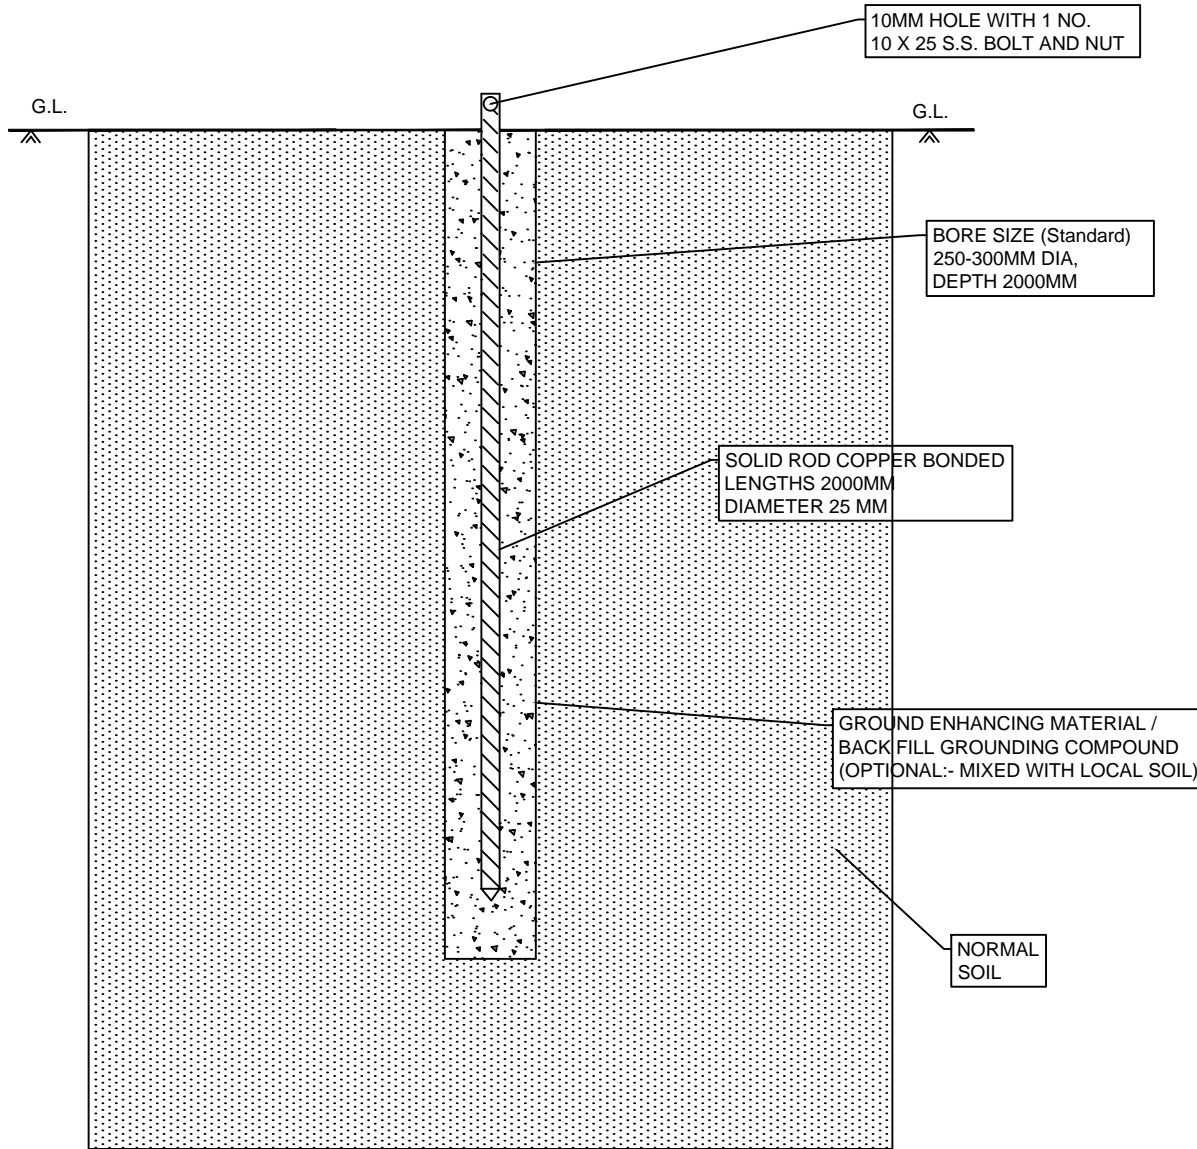

DOKSUN MAKE 25MM DIAMETER 2000MM COPPER BONDED SOLID ROD (NON CLAMP)

TOP VIEW OF THE ASSEMBLY (EARTH ROD AND 10X25 S.S. NUT BOLT)

- NOTE:-**
 1. ALL DIMENSIONS ARE IN MM.
 2. GENERAL TOLERANCE : + - 5%

	DOKSUN POWER PRIVATE LTD. GROUND FLOOR, PLOT NO-C/4, REVENUE SURVEY NO.189, GHAEL COMPOUND, B/H NISSAN SHOWROOM, UDHNA MAIN ROAD, SURAT-394210 PH.NO. 7573033007 - 8 - 9			
TITLE	DOKSUN MAKE 25MM DIAMETER 2000MM COPPER BONDED SOLID ROD (NON CLAMP) (STANDARD DESIGN)			
LOA REF. NO.				
DRAWN : SNEHAL GAMIT	CHECKED : ADITYA DOKANIA	APPD : XXXX	SIZE : -	
SCALE:	DATE:	DRG. NO.:	SHEET:	REV.:
DATE :	DESCRIPTION :	REV.:	XXXXX	28-01-2017
			DPPL/2017/ED/16	XXXX

DATE :	DESCRIPTION :	REV.:	XXXXX