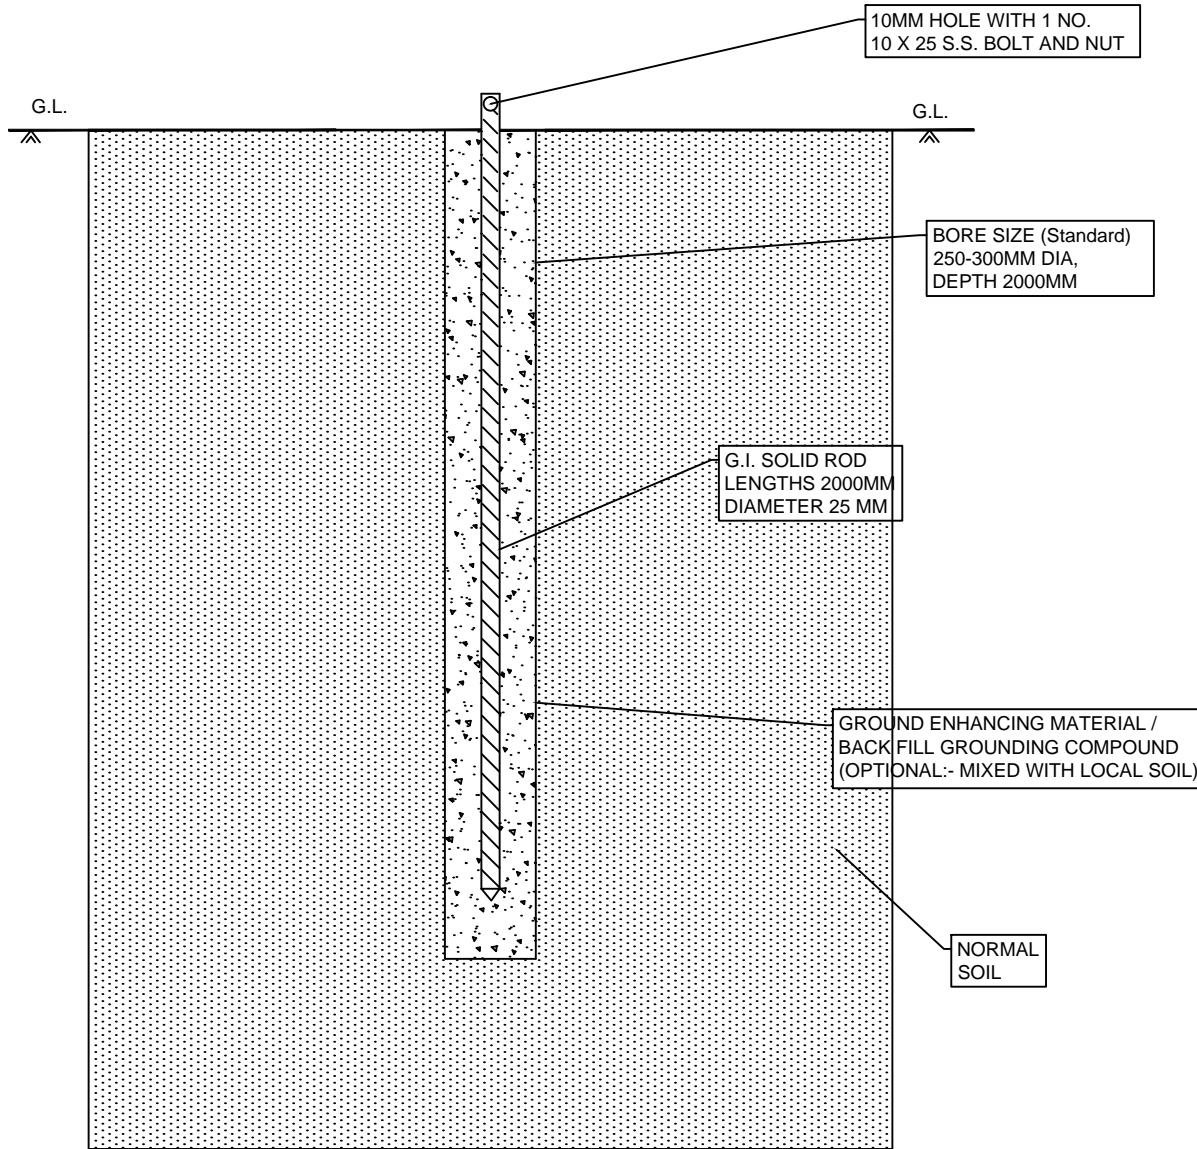

# DOKSUN MAKE 25MM DIAMETER 2000MM G.I. SOLID ROD (NON CLAMP)

TOP VIEW OF THE ASSEMBLY (EARTH ROD AND 10X25 S.S. NUT BOLT)

- NOTE:-**  
 1. ALL DIMENSIONS ARE IN MM.  
 2. GENERAL TOLERANCE : + - 5%

	DOKSUN POWER PRIVATE LTD. GROUND FLOOR, PLOT NO-C/4, REVENUE SURVEY NO.189, GHAEL COMPOUND, B/H NISSAN SHOWROOM, UDHNA MAIN ROAD, SURAT-394210 PH.NO. 7573033007 - 8 - 9			
<b>TITLE</b>	<b>DOKSUN MAKE 25MM DIAMETER 2000MM G.I. SOLID ROD (NON CLAMP) (STANDARD DESIGN)</b>			
LOA REF. NO.				
DRAWN : SNEHAL GAMIT	CHECKED : ADITYA DOKANIA	APPD : XXXX	SIZE : -	
SCALE:	DATE:	DRG. NO.:	SHEET:	REV.:
DATE :	DESCRIPTION :	REV.:	XXXXX	28-01-2017
			DPPL/2017/ED/18	XXXX