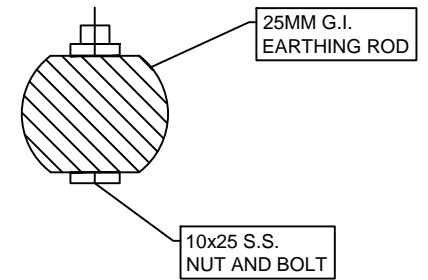

# DOKSUN MAKE 25MM DIAMETER 2000MM G.I. SOLID ROD (NON CLAMP)

TOP VIEW OF THE ASSEMBLY (EARTH ROD AND 10X25 S.S. NUT BOLT)

- NOTE:-**  
 1. ALL DIMENSIONS ARE IN MM.  
 2. GENERAL TOLERANCE : + - 5%

	DOKSUN POWER PRIVATE LTD. GROUND FLOOR, PLOT NO-C/4, REVENUE SURVEY NO.189, GHAEL COMPOUND, B/H NISSAN SHOWROOM, UDHNA MAIN ROAD, SURAT-394210 PH.NO. 7573033007 - 8 - 9			
<b>TITLE</b>	<b>DOKSUN MAKE 25MM DIAMETER 2000MM G.I. SOLID ROD (NON CLAMP) (STANDARD DESIGN)</b>			
LOA REF. NO.				
DRAWN : SNEHAL GAMIT	CHECKED : ADITYA DOKANIA	APPD : XXXX	SIZE : -	
SCALE:	DATE:	DRG. NO.:	SHEET:	REV.:
DATE :	DESCRIPTION :	REV.:	XXXXX	28-01-2017
			DPPL/2017/ED/18	XXXX