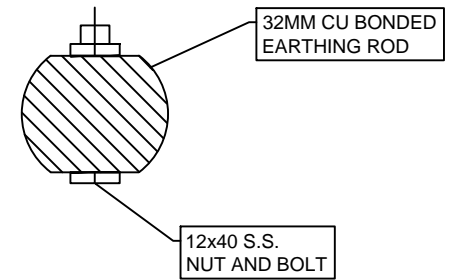

# DOKSUN MAKE 32MM DIAMETER 2000MM COPPER BONDED SOLID ROD (NON CLAMP)

TOP VIEW OF THE ASSEMBLY (EARTH ROD AND 12X40 S.S. NUT BOLT)

- NOTE:-**  
 1. ALL DIMENSIONS ARE IN MM.  
 2. GENERAL TOLERANCE : + - 5%

	DOKSUN POWER PRIVATE LTD. GROUND FLOOR, PLOT NO-C/4, REVENUE SURVEY NO.189, GHAEL COMPOUND, B/H NISSAN SHOWROOM, UDHNA MAIN ROAD, SURAT-394210 PH.NO. 7573033007 - 8 - 9			
<b>TITLE</b>	<b>DOKSUN MAKE 32MM DIAMETER 2000MM COPPER BONDED SOLID ROD (NON CLAMP) (STANDARD DESIGN)</b>			
LOA REF. NO.				
DRAWN : SNEHAL GAMIT	CHECKED : ADITYA DOKANIA	APPD : XXXX	SIZE : -	
SCALE:	DATE:	DRG. NO.:	SHEET:	REV.:
DATE :	DESCRIPTION :	REV.:	XXXXX	28-01-2017
			DPPL/2017/ED/20	XXXX