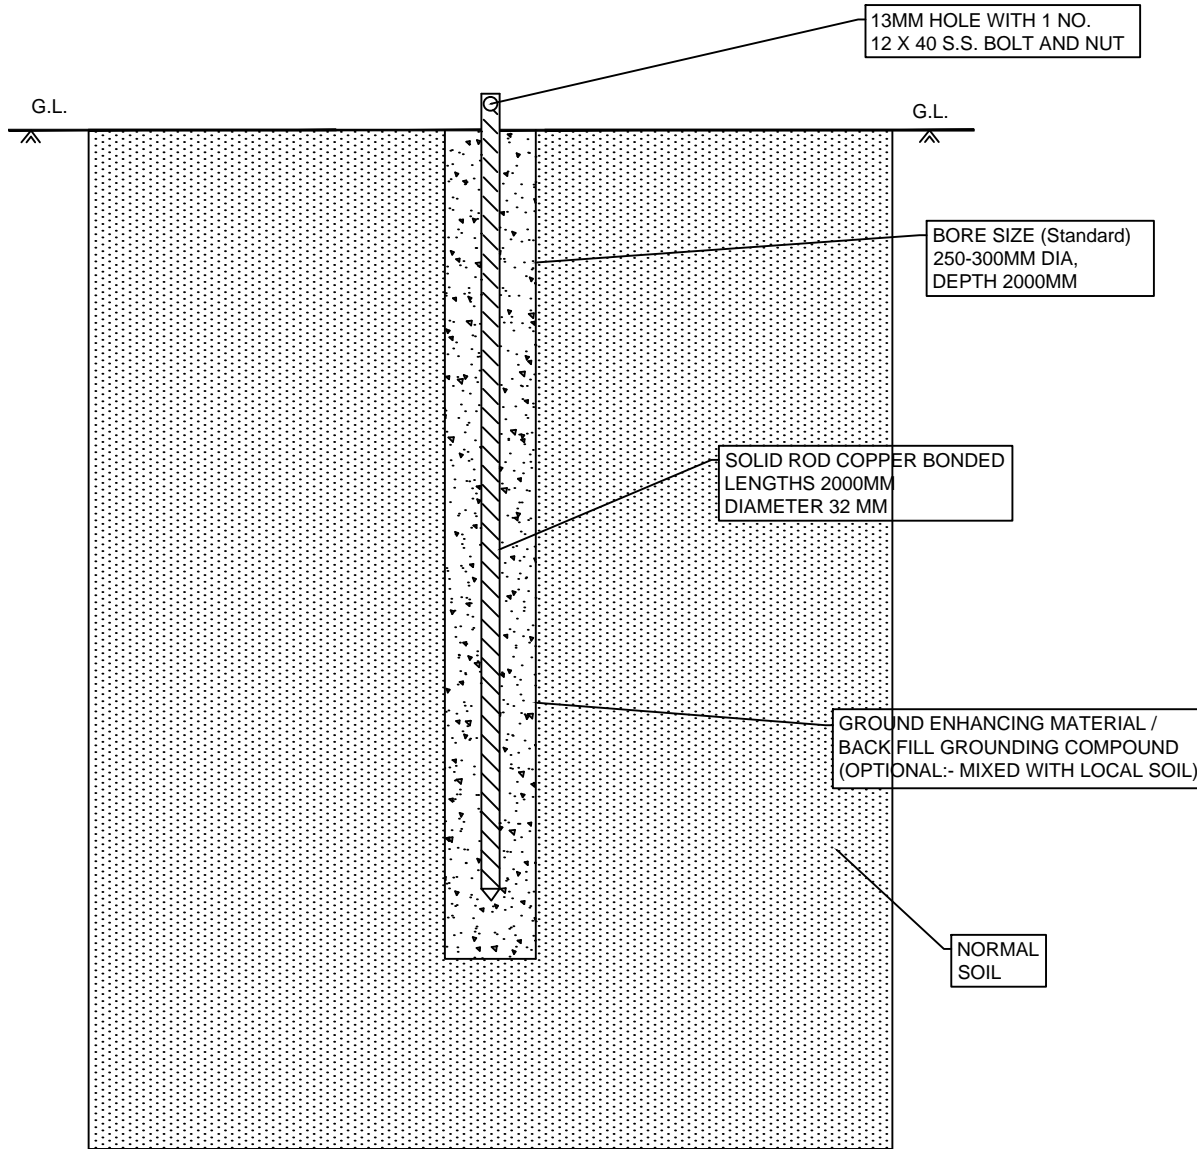

# DOKSUN MAKE 32MM DIAMETER 2000MM COPPER BONDED SOLID ROD (NON CLAMP)

TOP VIEW OF THE ASSEMBLY (EARTH ROD AND 12X40 S.S. NUT BOLT)

- NOTE:-**  
 1. ALL DIMENSIONS ARE IN MM.  
 2. GENERAL TOLERANCE : + - 5%

	DOKSUN POWER PRIVATE LTD. GROUND FLOOR, PLOT NO-C/4, REVENUE SURVEY NO.189, GHAEL COMPOUND, B/H NISSAN SHOWROOM, UDHNA MAIN ROAD, SURAT-394210 PH.NO. 7573033007 - 8 - 9			
<b>TITLE</b>	<b>DOKSUN MAKE 32MM DIAMETER 2000MM COPPER BONDED SOLID ROD (NON CLAMP) (STANDARD DESIGN)</b>			
LOA REF. NO.				
DRAWN : SNEHAL GAMIT	CHECKED : ADITYA DOKANIA	APPD : XXXX	SIZE : -	
SCALE:	DATE:	DRG. NO.:	SHEET:	REV.:
DATE :	DESCRIPTION :	REV.:	XXXXX	28-01-2017
			DPPL/2017/ED/20	XXXX