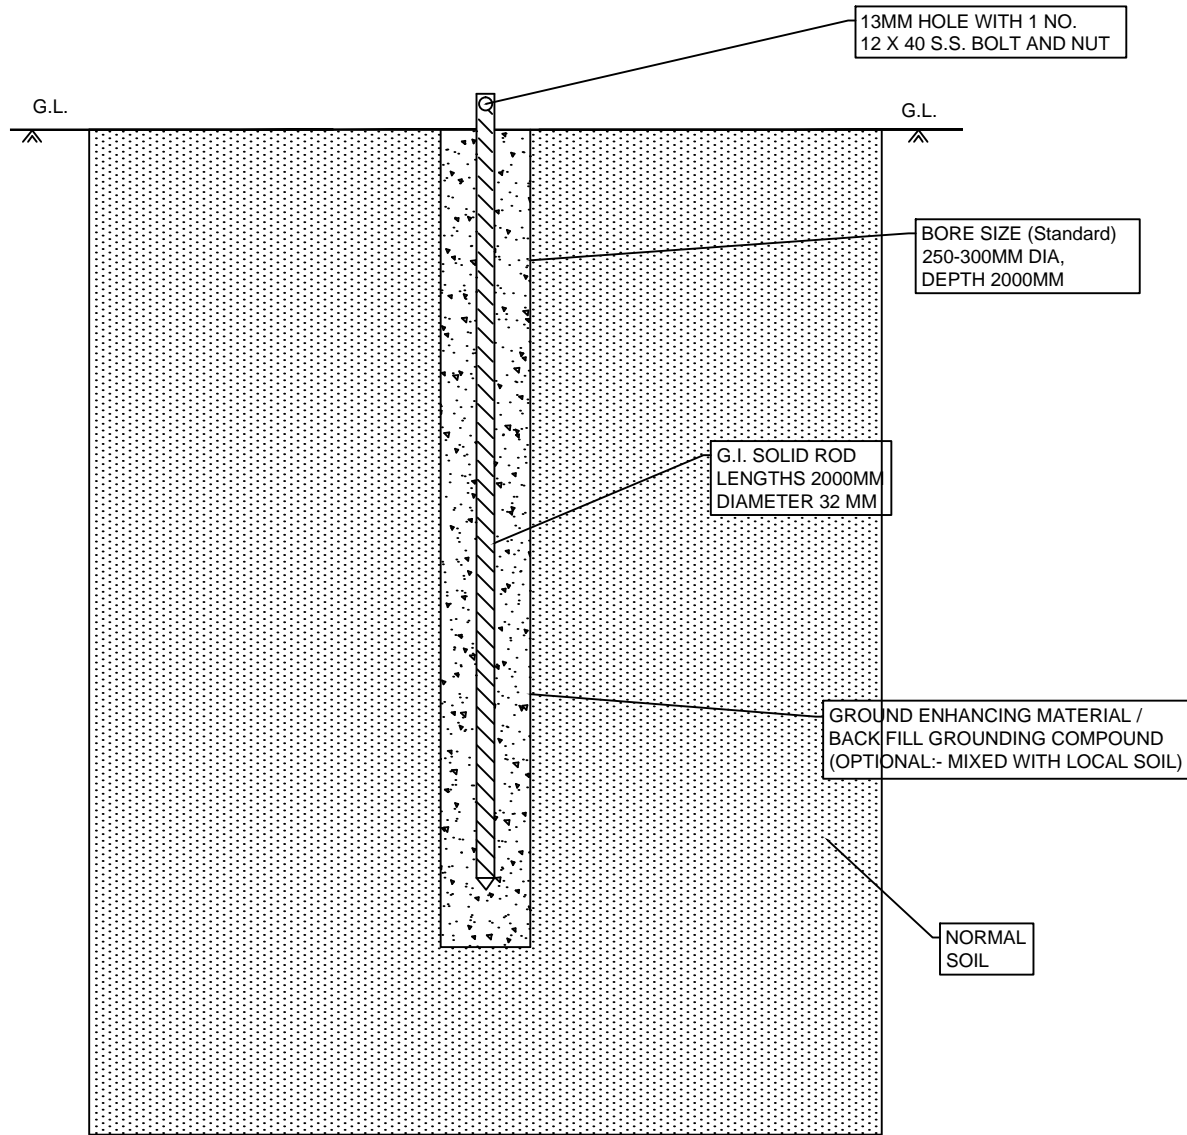

# DOKSUN MAKE 32MM DIAMETER 2000MM G.I. SOLID ROD (NON CLAMP)

TOP VIEW OF THE ASSEMBLY (EARTH ROD AND 12X40 S.S. NUT BOLT)

**NOTE:-**

1. ALL DIMENSIONS ARE IN MM.
2. GENERAL TOLERANCE : + - 5%

<b>DOKSUN POWER PRIVATE LTD.</b> GROUND FLOOR, PLOT NO-C/4, REVENUE SURVEY NO.189, GHAEL COMPOUND, B/H NISSAN SHOWROOM, UDHNA MAIN ROAD, SURAT-394210 PH.NO. 7573033007 - 8 - 9					
<b>TITLE</b>		<b>DOKSUN MAKE 32MM DIAMETER                  2000MM G.I. SOLID ROD                  (NON CLAMP) (STANDARD DESIGN)</b>			
LOA REF. NO.		CHECKED:		APPD:	
DRAWN:		ADITYA DOKANIA		XXXX	
SNEHAL GAMIT		DATE:		DRG. NO.:	
SCALE:		28-01-2017		DPPL/2017/ED/22	
DATE:		DESCRIPTION:		REV.:	
XXXXXX		XXXXXX		XXXX	
