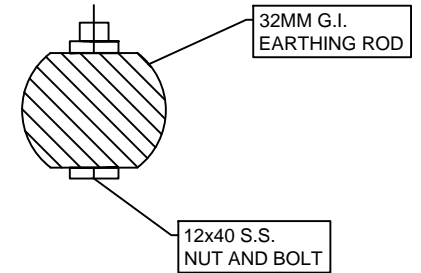

# DOKSUN MAKE 32MM DIAMETER 2000MM G.I. SOLID ROD (NON CLAMP)

TOP VIEW OF THE ASSEMBLY (EARTH ROD AND 12X40 S.S. NUT BOLT)

**NOTE:-**

1. ALL DIMENSIONS ARE IN MM.
2. GENERAL TOLERANCE : + - 5%

<b>DOKSUN POWER PRIVATE LTD.</b> GROUND FLOOR, PLOT NO-C/4, REVENUE SURVEY NO.189, GHAEL COMPOUND, B/H NISSAN SHOWROOM, UDHNA MAIN ROAD, SURAT-394210 PH.NO. 7573033007 - 8 - 9					
<b>TITLE</b>		<b>DOKSUN MAKE 32MM DIAMETER                  2000MM G.I. SOLID ROD                  (NON CLAMP) (STANDARD DESIGN)</b>			
LOA REF. NO.		CHECKED:		APPD:	
DRAWN:		ADITYA DOKANIA		XXXX	
SNEHAL GAMIT		DATE:		DRG. NO.:	
SCALE:		28-01-2017		DPPL/2017/ED/22	
DATE:		DESCRIPTION:		REV.:	
XXXXXX		XXXXXX		XXXX	
