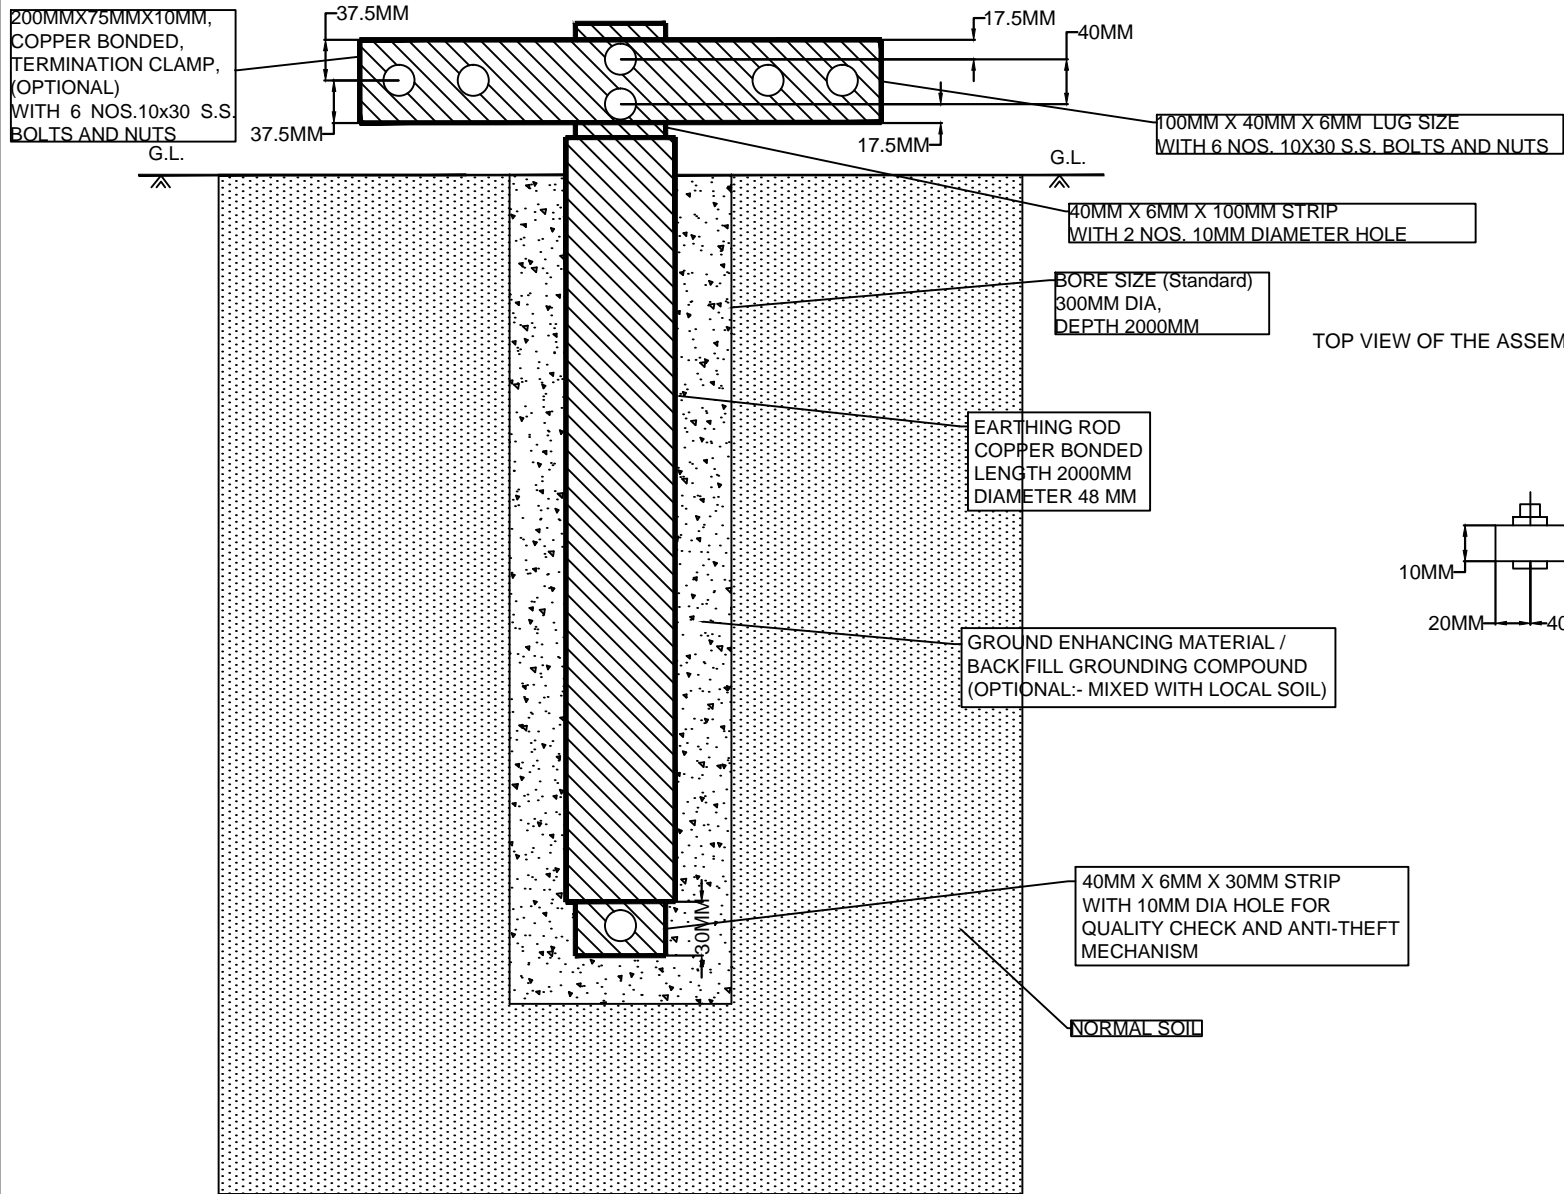

DOKSUN MAKE 48MM DIAMETER 2000MM COPPER BONDED EARTHING ROD WITH TERMINATION ASSEMBLY

TOP VIEW OF THE ASSEMBLY (EARTH ROD AND TERMINATION ACCESSORIES)
(OPTIONAL)

NOTE:-
 1. ALL DIMENSIONS ARE IN MM.
 2. GENERAL TOLERANCE : +5% OR -5%

| | | | | |
|-------------------------|---------------------------------------------------------------------------------------------------------------------------------------------------------------------------------------------|----------------|----------------|------------|
| | DOKSUN POWER PRIVATE LTD. GROUND FLOOR, PLOT NO-C/4, REVENUE SURVEY NO.189, GHAEL COMPOUND, B/H NISSAN SHOWROOM, UDHNA MAIN ROAD, SURAT-394210 PH.NO. 7573033007 - 8 - 9 | | | |
| TITLE | DOKSUN MAKE 48 MM DIAMETER 2000MM COPPER BONDED EARTHING ROD | | | |
| LOA REF. NO. | | | | |
| DRAWN : SNEHAL GAMIT | CHECKED : ADITYA DOKANIA | APPD : XXXX | SIZE : - | |
| SCALE: | DATE: | DRG. NO.: | SHEET: | REV.: |
| DATE : | DESCRIPTION : | REV.: | XXXXX | 26-01-2017 |
| | | | DPPL/2017/ED/9 | XXXX |