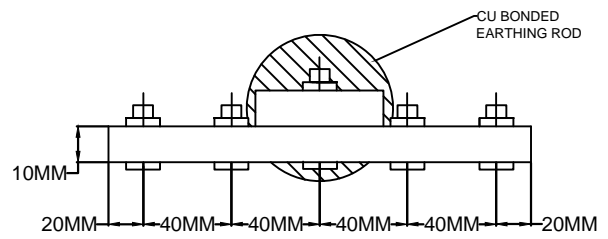

DOKSUN MAKE 48MM DIAMETER 2000MM COPPER BONDED EARTHING ROD WITH TERMINATION ASSEMBLY

TOP VIEW OF THE ASSEMBLY (EARTH ROD AND TERMINATION ACCESSORIES)
(OPTIONAL)

NOTE:-
 1. ALL DIMENSIONS ARE IN MM.
 2. GENERAL TOLERANCE : +5% OR -5%

| | | | | |
|-------------------------|---------------------------------------------------------------------------------------------------------------------------------------------------------------------------------------------|----------------|----------------|------------|
| | DOKSUN POWER PRIVATE LTD. GROUND FLOOR, PLOT NO-C/4, REVENUE SURVEY NO.189, GHAEL COMPOUND, B/H NISSAN SHOWROOM, UDHNA MAIN ROAD, SURAT-394210 PH.NO. 7573033007 - 8 - 9 | | | |
| TITLE | DOKSUN MAKE 48 MM DIAMETER 2000MM COPPER BONDED EARTHING ROD | | | |
| LOA REF. NO. | | | | |
| DRAWN : SNEHAL GAMIT | CHECKED : ADITYA DOKANIA | APPD : XXXX | SIZE : - | |
| SCALE: | DATE: | DRG. NO.: | SHEET: | REV.: |
| DATE : | DESCRIPTION : | REV.: | XXXXX | 26-01-2017 |
| | | | DPPL/2017/ED/9 | XXXX |