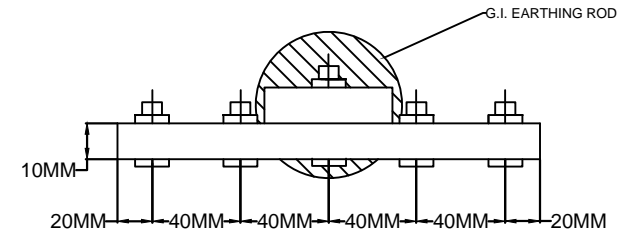

DOKSUN MAKE 48MM DIAMETER 2000MM G.I. EARTHING ROD WITH TERMINATION ASSEMBLY

TOP VIEW OF THE ASSEMBLY (EARTH ROD AND TERMINATION ACCESSORIES)
(OPTIONAL)

- NOTE:-**
 1. ALL DIMENSIONS ARE IN MM.
 2. GENERAL TOLERANCE : +5% OR -5%

	DOKSUN POWER PRIVATE LTD. GROUND FLOOR, PLOT NO-C/4, REVENUE SURVEY NO.189, GHAEL COMPOUND, B/H NISSAN SHOWROOM, UDHNA MAIN ROAD, SURAT-394210 PH.NO. 7573033007 - 8 - 9			
TITLE	DOKSUN MAKE 48 MM DIAMETER 2000MM G.I. EARTHING ROD			
LOA REF. NO.				
DRAWN : SNEHAL GAMIT	CHECKED : ADITYA DOKANIA	APPD : XXXX	SIZE : -	
SCALE:	DATE:	DRG. NO.:	SHEET:	REV.:
DATE :	DESCRIPTION :	REV.:	XXXXX	26-01-2017
			DPPL/2017/ED/10	XXXX