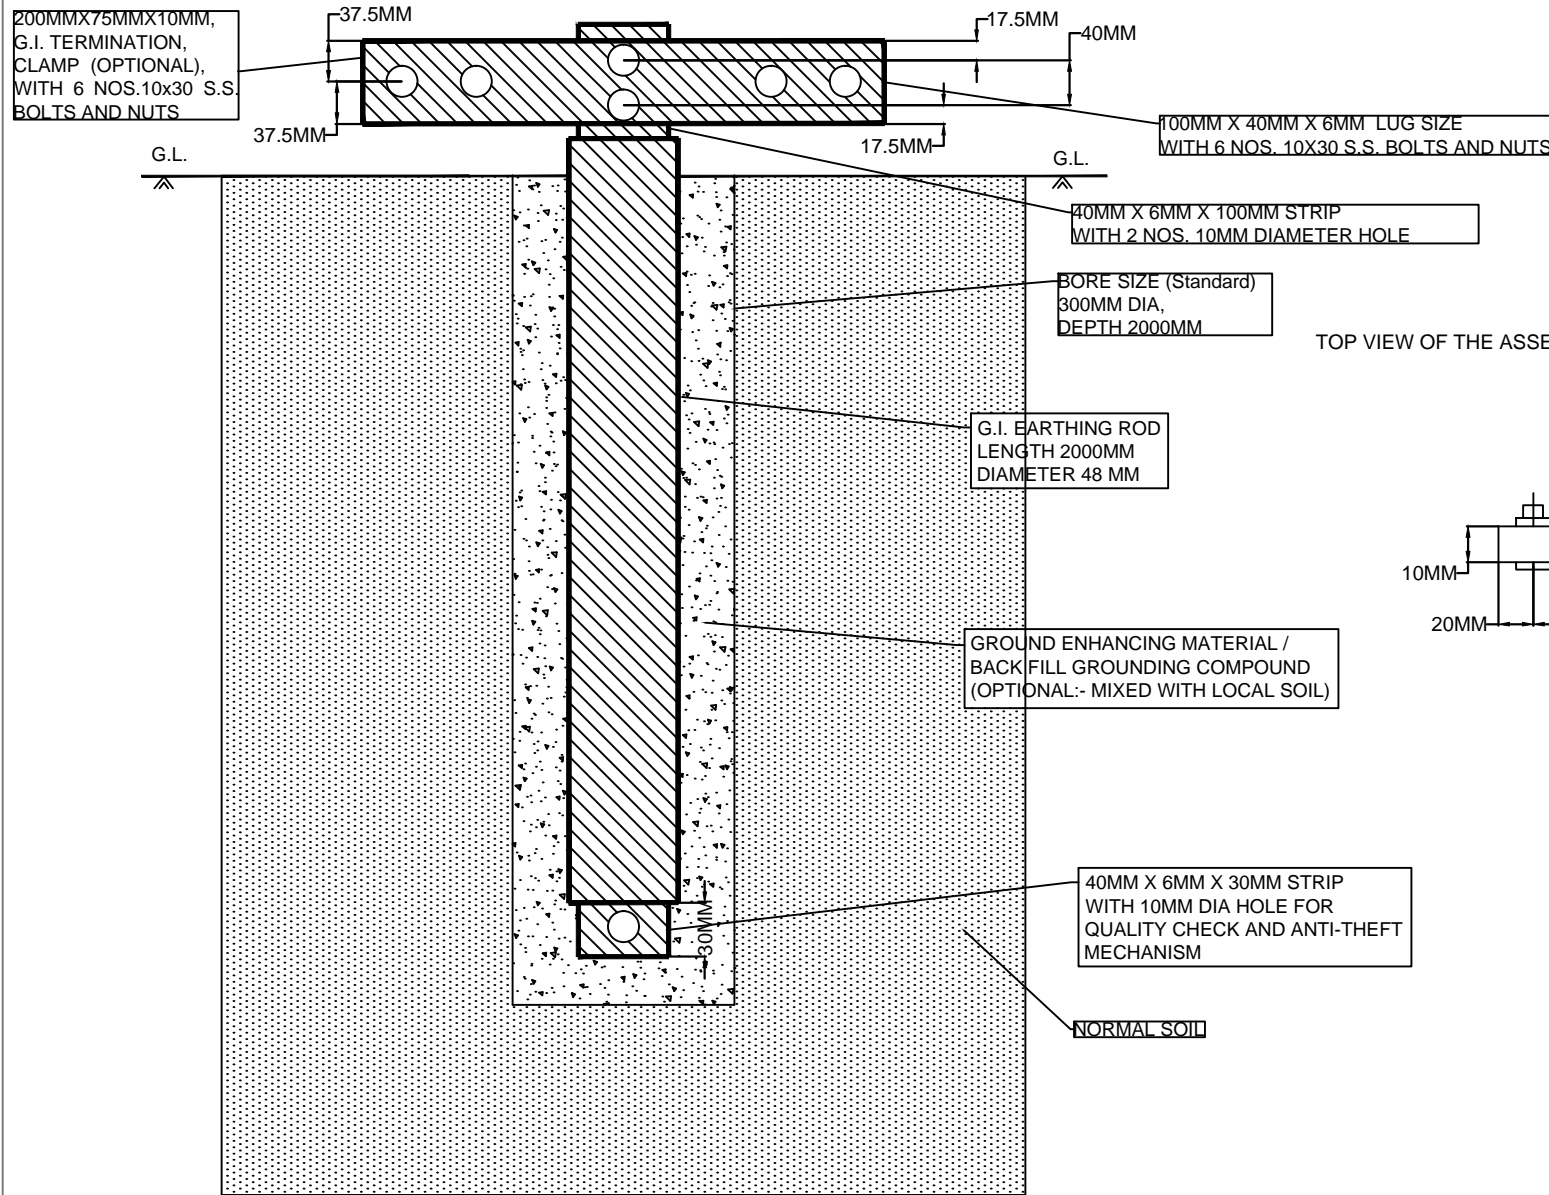

DOKSUN MAKE 48MM DIAMETER 2000MM G.I. EARTHING ROD WITH TERMINATION ASSEMBLY

TOP VIEW OF THE ASSEMBLY (EARTH ROD AND TERMINATION ACCESSORIES)
(OPTIONAL)

- NOTE:-**
 1. ALL DIMENSIONS ARE IN MM.
 2. GENERAL TOLERANCE : +5% OR -5%

	DOKSUN POWER PRIVATE LTD. GROUND FLOOR, PLOT NO-C/4, REVENUE SURVEY NO.189, GHAEL COMPOUND, B/H NISSAN SHOWROOM, UDHNA MAIN ROAD, SURAT-394210 PH.NO. 7573033007 - 8 - 9			
TITLE	DOKSUN MAKE 48 MM DIAMETER 2000MM G.I. EARTHING ROD			
LOA REF. NO.				
DRAWN : SNEHAL GAMIT	CHECKED : ADITYA DOKANIA	APPD : XXXX	SIZE : -	
SCALE:	DATE:	DRG. NO.:	SHEET:	REV.:
DATE :	DESCRIPTION :	REV.:	XXXXX	26-01-2017
			DPPL/2017/ED/10	XXXX