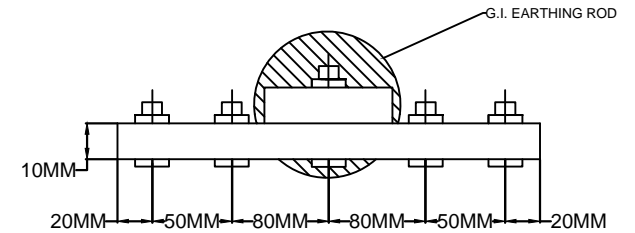

DOKSUN MAKE 78MM DIAMETER 2000MM G.I. EARTHING ROD WITH TERMINATION ASSEMBLY

TOP VIEW OF THE ASSEMBLY (EARTH ROD AND TERMINATION ACCESSORIES)
(OPTIONAL)

- NOTE:-**
 1. ALL DIMENSIONS ARE IN MM.
 2. GENERAL TOLERANCE : +5% OR -5%

	DOKSUN POWER PRIVATE LTD. GROUND FLOOR, PLOT NO-C/4, REVENUE SURVEY NO.189, GHAEL COMPOUND, B/H NISSAN SHOWROOM, UDHNA MAIN ROAD, SURAT-394210 PH.NO. 7573033007 - 8 - 9			
TITLE	DOKSUN MAKE 78 MM DIAMETER 2000MM G.I. EARTHING ROD			
LOA REF. NO.				
DRAWN : SNEHAL GAMIT	CHECKED : ADITYA DOKANIA	APPD : XXXX	SIZE : -	
SCALE :	DATE :	DRG. NO. :	SHEET :	REV. :
DATE :	DESCRIPTION :	REV. :	XXXXX	26-01-2017
			DPPL/2017/ED/6	XXXX