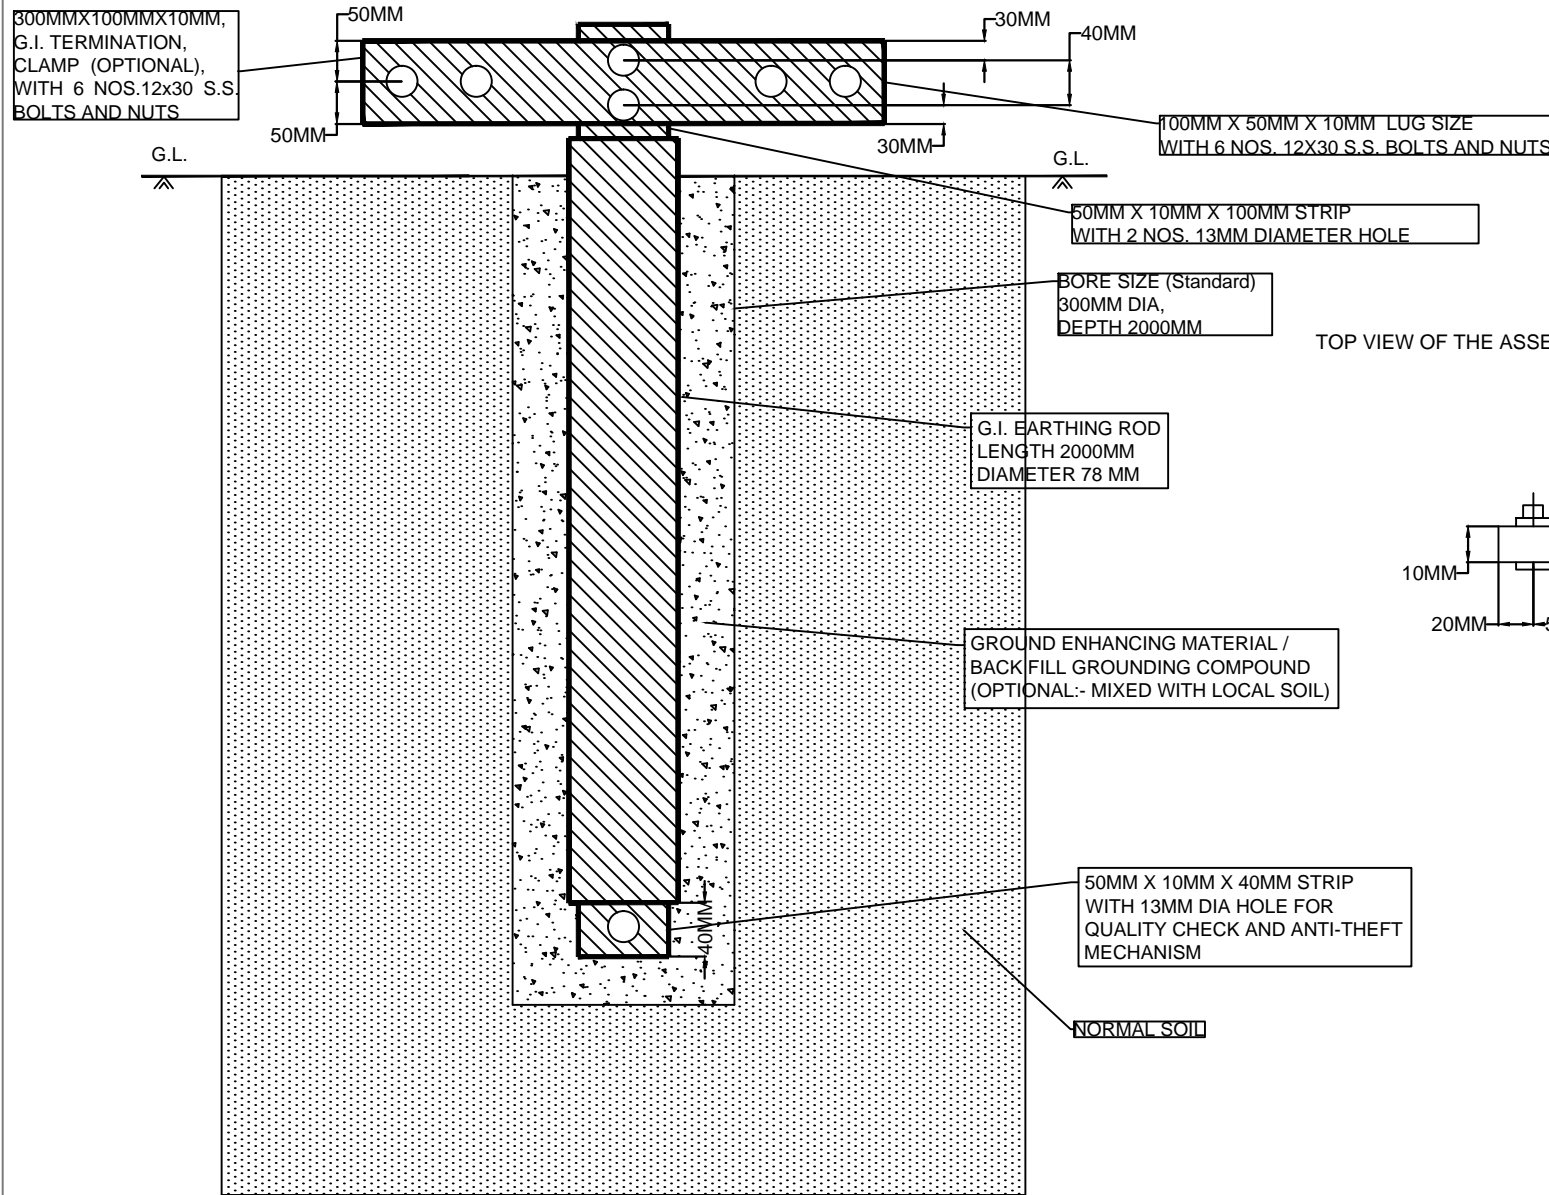

DOKSUN MAKE 78MM DIAMETER 2000MM G.I. EARTHING ROD WITH TERMINATION ASSEMBLY

TOP VIEW OF THE ASSEMBLY (EARTH ROD AND TERMINATION ACCESSORIES)
(OPTIONAL)

- NOTE:-**
 1. ALL DIMENSIONS ARE IN MM.
 2. GENERAL TOLERANCE : +5% OR -5%

	DOKSUN POWER PRIVATE LTD. GROUND FLOOR, PLOT NO-C/4, REVENUE SURVEY NO.189, GHAEL COMPOUND, B/H NISSAN SHOWROOM, UDHNA MAIN ROAD, SURAT-394210 PH.NO. 7573033007 - 8 - 9			
TITLE	DOKSUN MAKE 78 MM DIAMETER 2000MM G.I. EARTHING ROD			
LOA REF. NO.				
DRAWN : SNEHAL GAMIT	CHECKED : ADITYA DOKANIA	APPD : XXXX	SIZE : -	
SCALE :	DATE :	DRG. NO. :	SHEET :	REV. :
DATE :	DESCRIPTION :	REV. :	XXXXX	26-01-2017
			DPPL/2017/ED/6	XXXX