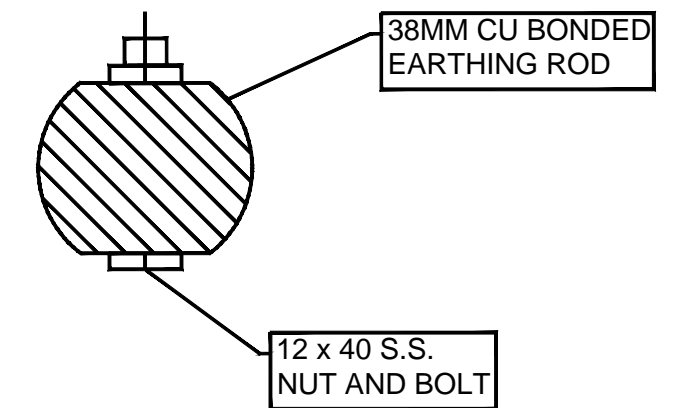

# DOKSUN MAKE 38 MM DIAMETER 3000MM COPPER BONDED SOLID ROD ( NON CLAMP )

TOP VIEW OF THE ASSEMBLY (EARTHING ROD AND 12 X 40 S.S.NUT BOLT)

**NOTE:-**

1. ALL DIMENSIONS ARE IN MM.
2. GENERAL TOLERANCE :+/- 5 %

	DOKSUN POWER PRIVATE LTD. GROUND FLOOR, PLOT NO-C4, REVENUE SURVEYNO.189,GHAEL COMPOUND, B/H SILICON HYUNDAI SHOWROOM,UDHNA MAIN ROAD, SURAT-394210 PH.NO. - 99787 88822 , - 75730 33001			
<b>TITLE</b>	DOKSUN MAKE 38 MM DIAMETER 3000MM COPPER BONDED SOLID ROD (NON CLAMP) (STANDARD DESIGN)			
LOAREF.NO.				
DRAWN: GNL	CHECKED: AD	APPD: XXXX	SIZE: -	
SCALE: XXXXX	DATE: 16-06-2017	DRG.NO.: DPPL / 2017 / 023	SHEET: XXXX	REV.: -