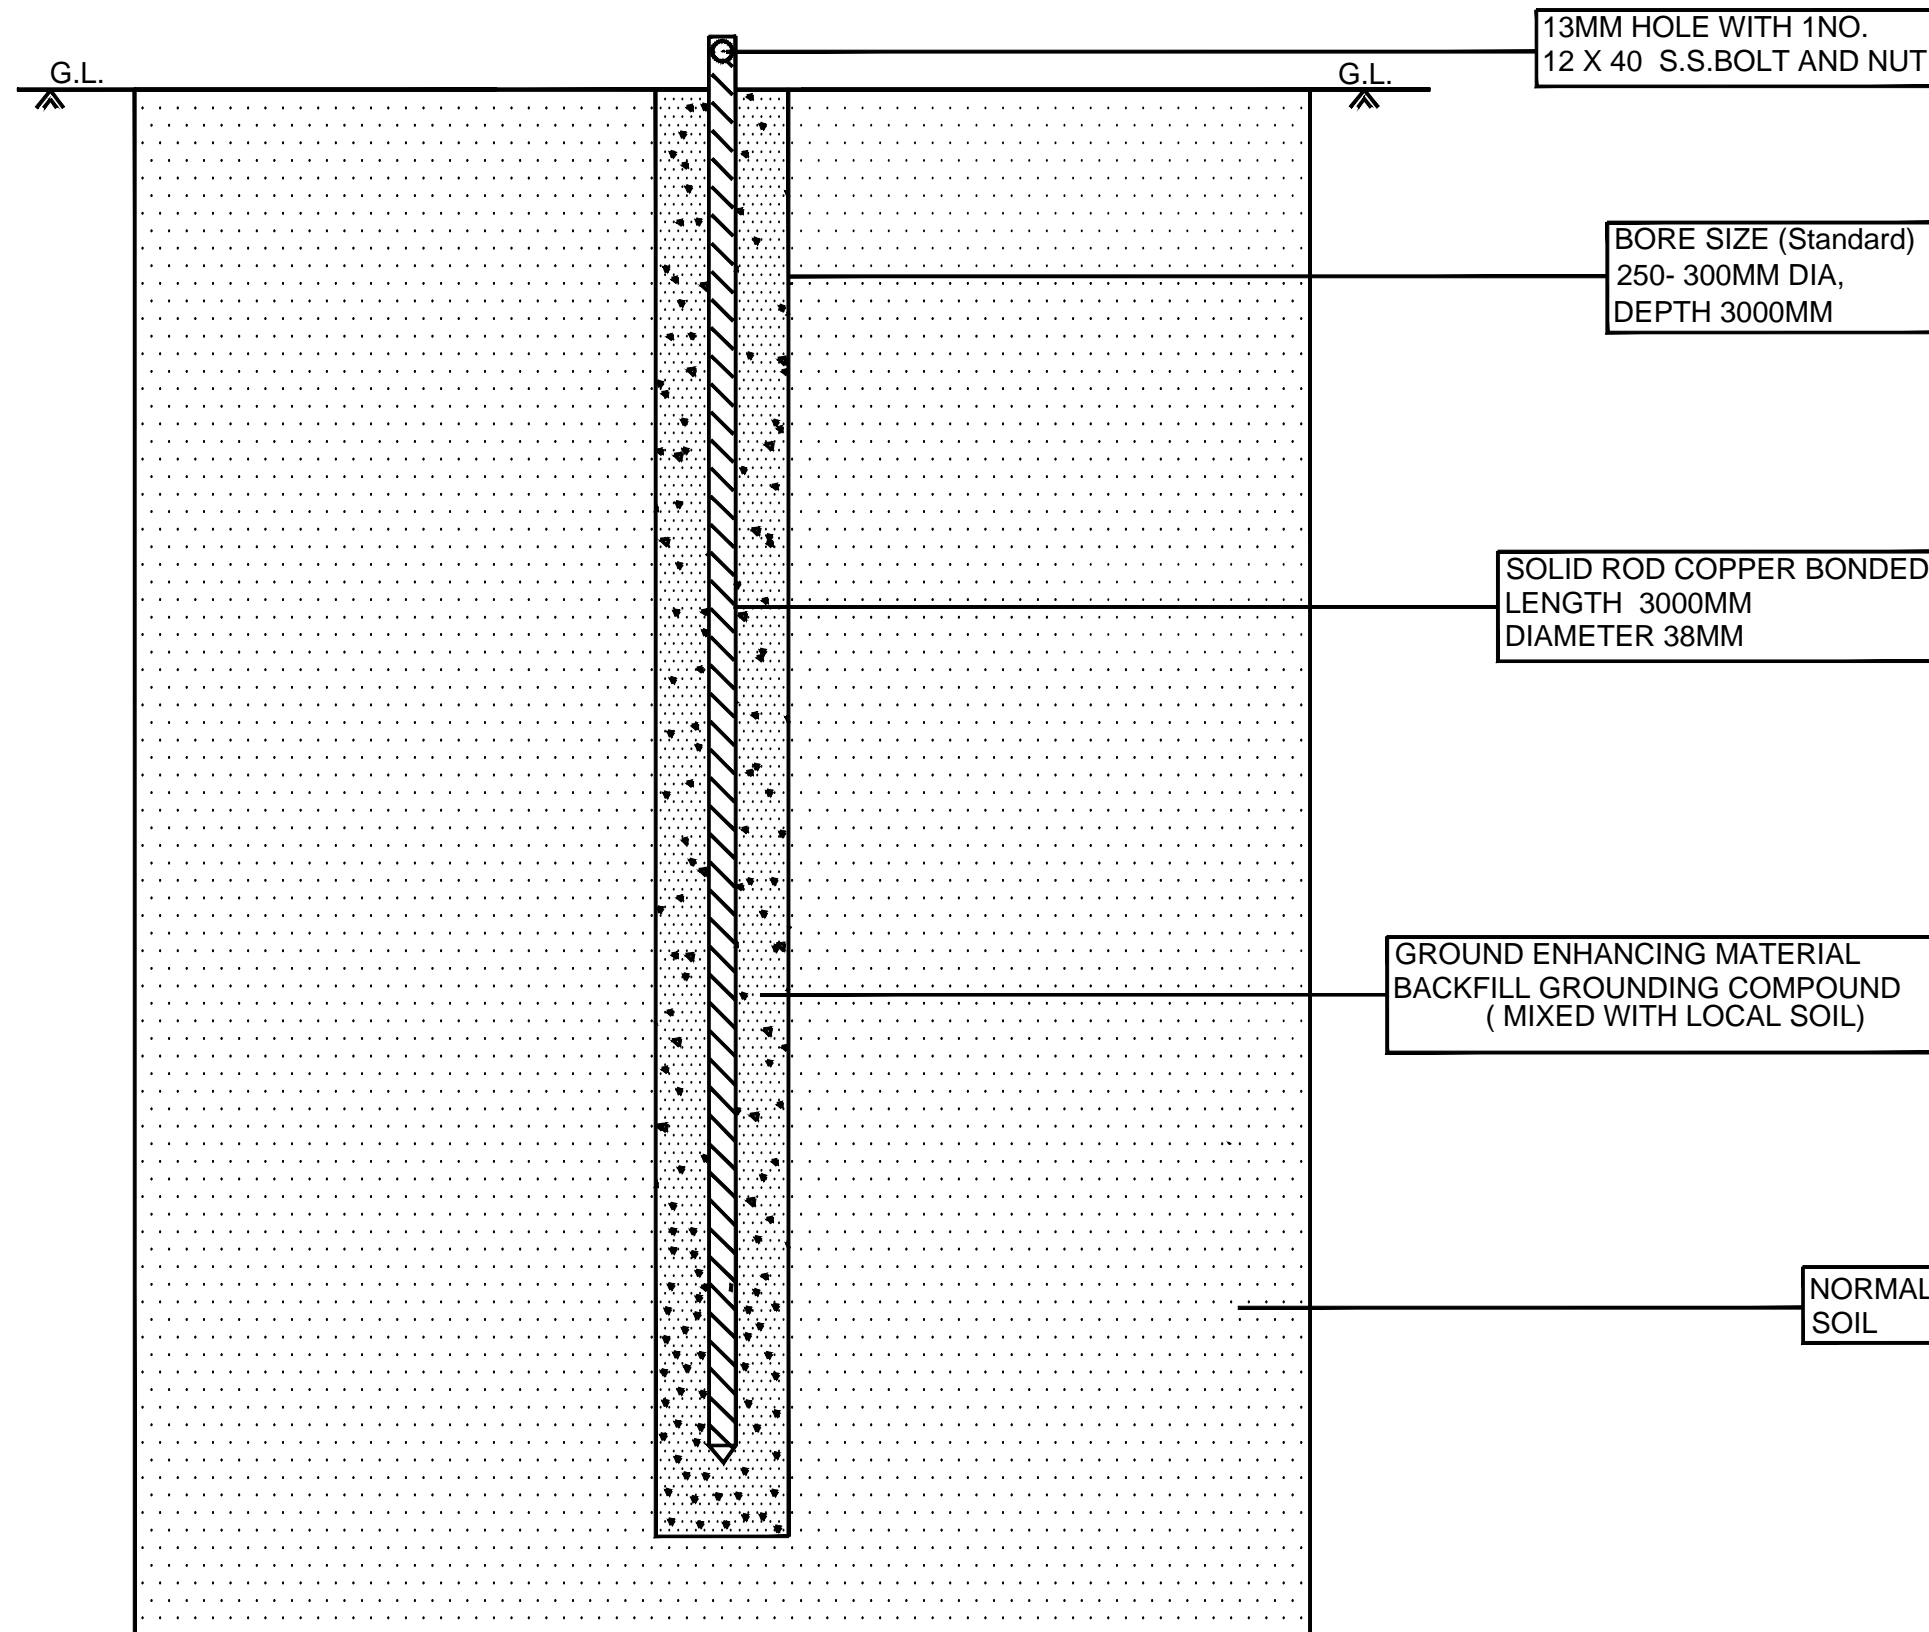

# DOKSUN MAKE 38 MM DIAMETER 3000MM COPPER BONDED SOLID ROD ( NON CLAMP )

TOP VIEW OF THE ASSEMBLY (EARTHING ROD AND 12 X 40 S.S.NUT BOLT)

**NOTE:-**

1. ALL DIMENSIONS ARE IN MM.
2. GENERAL TOLERANCE :+/- 5 %

	DOKSUN POWER PRIVATE LTD. GROUND FLOOR, PLOT NO-C4, REVENUE SURVEYNO.189,GHAEL COMPOUND, B/H SILICON HYUNDAI SHOWROOM,UDHNA MAIN ROAD, SURAT-394210 PH.NO. - 99787 88822 , - 75730 33001			
<b>TITLE</b>	DOKSUN MAKE 38 MM DIAMETER 3000MM COPPER BONDED SOLID ROD (NON CLAMP) (STANDARD DESIGN)			
LOAREF.NO.				
DRAWN: GNL	CHECKED: AD	APPD: XXXX	SIZE: -	
SCALE: XXXXX	DATE: 16-06-2017	DRG.NO.: DPPL / 2017 / 023	SHEET: XXXX	REV.: -

DATE:	DESCRIPTION:	REV.: