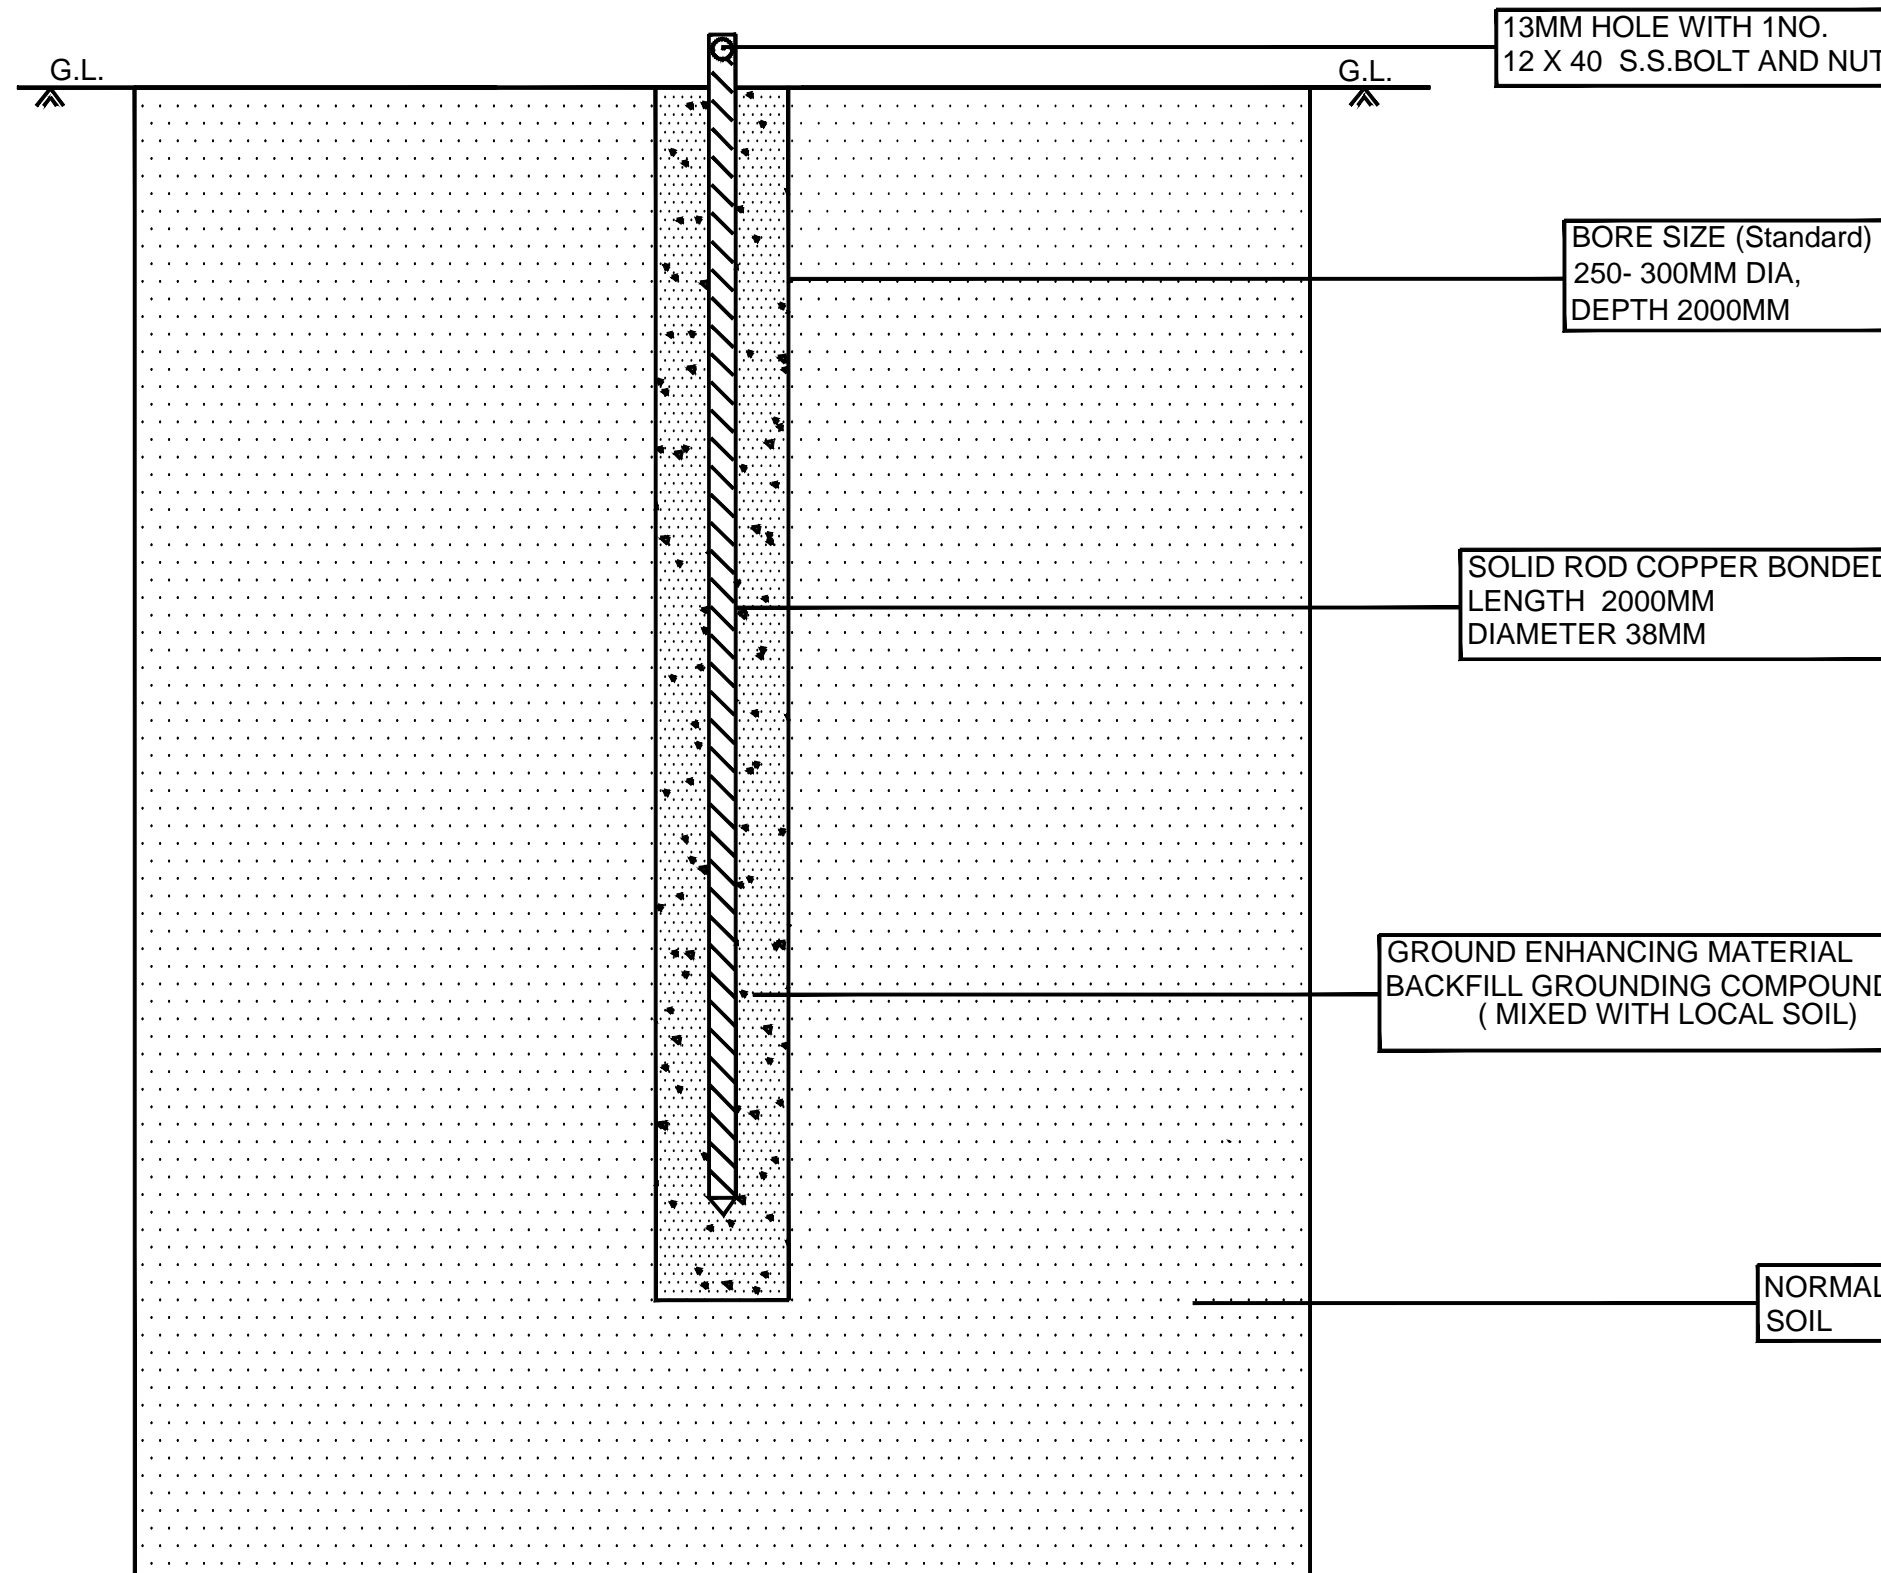

DOKSUN MAKE 38 MM DIAMETER 2000MM COPPER BONDED SOLID ROD (NON CLAMP)

TOP VIEW OF THE ASSEMBLY (EARTHING ROD AND 12 X 40 S.S.NUT BOLT)

NOTE:-

1. ALL DIMENSIONS ARE IN MM.
2. GENERAL TOLERANCE :+/- 5 %

	DOKSUN POWER PRIVATE LTD. GROUND FLOOR, PLOT NO-C4, REVENUE SURVEYNO.189,GHAEL COMPOUND, B/H SILICON HYUNDAI SHOWROOM,UDHNA MAIN ROAD, SURAT-394210 PH.NO. - 99787 88822 , - 75730 33001			
TITLE	DOKSUN MAKE 38 MM DIAMETER 2000MM COPPER BONDED SOLID ROD (NON CLAMP) (STANDARD DESIGN)			
LOAREF.NO.				
DRAWN: GNL	CHECKED: AD	APPD: XXXX	SIZE: -	
SCALE: XXXXX	DATE: 16-06-2017	DRG.NO.: DPPL / 2017 / 024	SHEET: XXXX	REV.: -

DATE:	DESCRIPTION:	REV.: