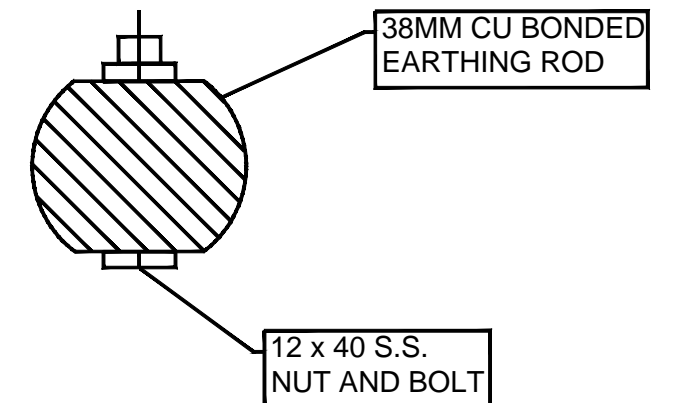

DOKSUN MAKE 38 MM DIAMETER 2000MM COPPER BONDED SOLID ROD (NON CLAMP)

TOP VIEW OF THE ASSEMBLY (EARTHING ROD AND 12 X 40 S.S.NUT BOLT)

NOTE:-

1. ALL DIMENSIONS ARE IN MM.
2. GENERAL TOLERANCE :+/- 5 %

	DOKSUN POWER PRIVATE LTD. GROUND FLOOR, PLOT NO-C4, REVENUE SURVEYNO.189,GHAEL COMPOUND, B/H SILICON HYUNDAI SHOWROOM,UDHNA MAIN ROAD, SURAT-394210 PH.NO. - 99787 88822 , - 75730 33001			
TITLE	DOKSUN MAKE 38 MM DIAMETER 2000MM COPPER BONDED SOLID ROD (NON CLAMP) (STANDARD DESIGN)			
LOAREF.NO.				
DRAWN: GNL	CHECKED: AD	APPD: XXXX	SIZE: -	
SCALE: XXXXX	DATE: 16-06-2017	DRG.NO.: DPPL / 2017 / 024	SHEET: XXXX	REV.: -