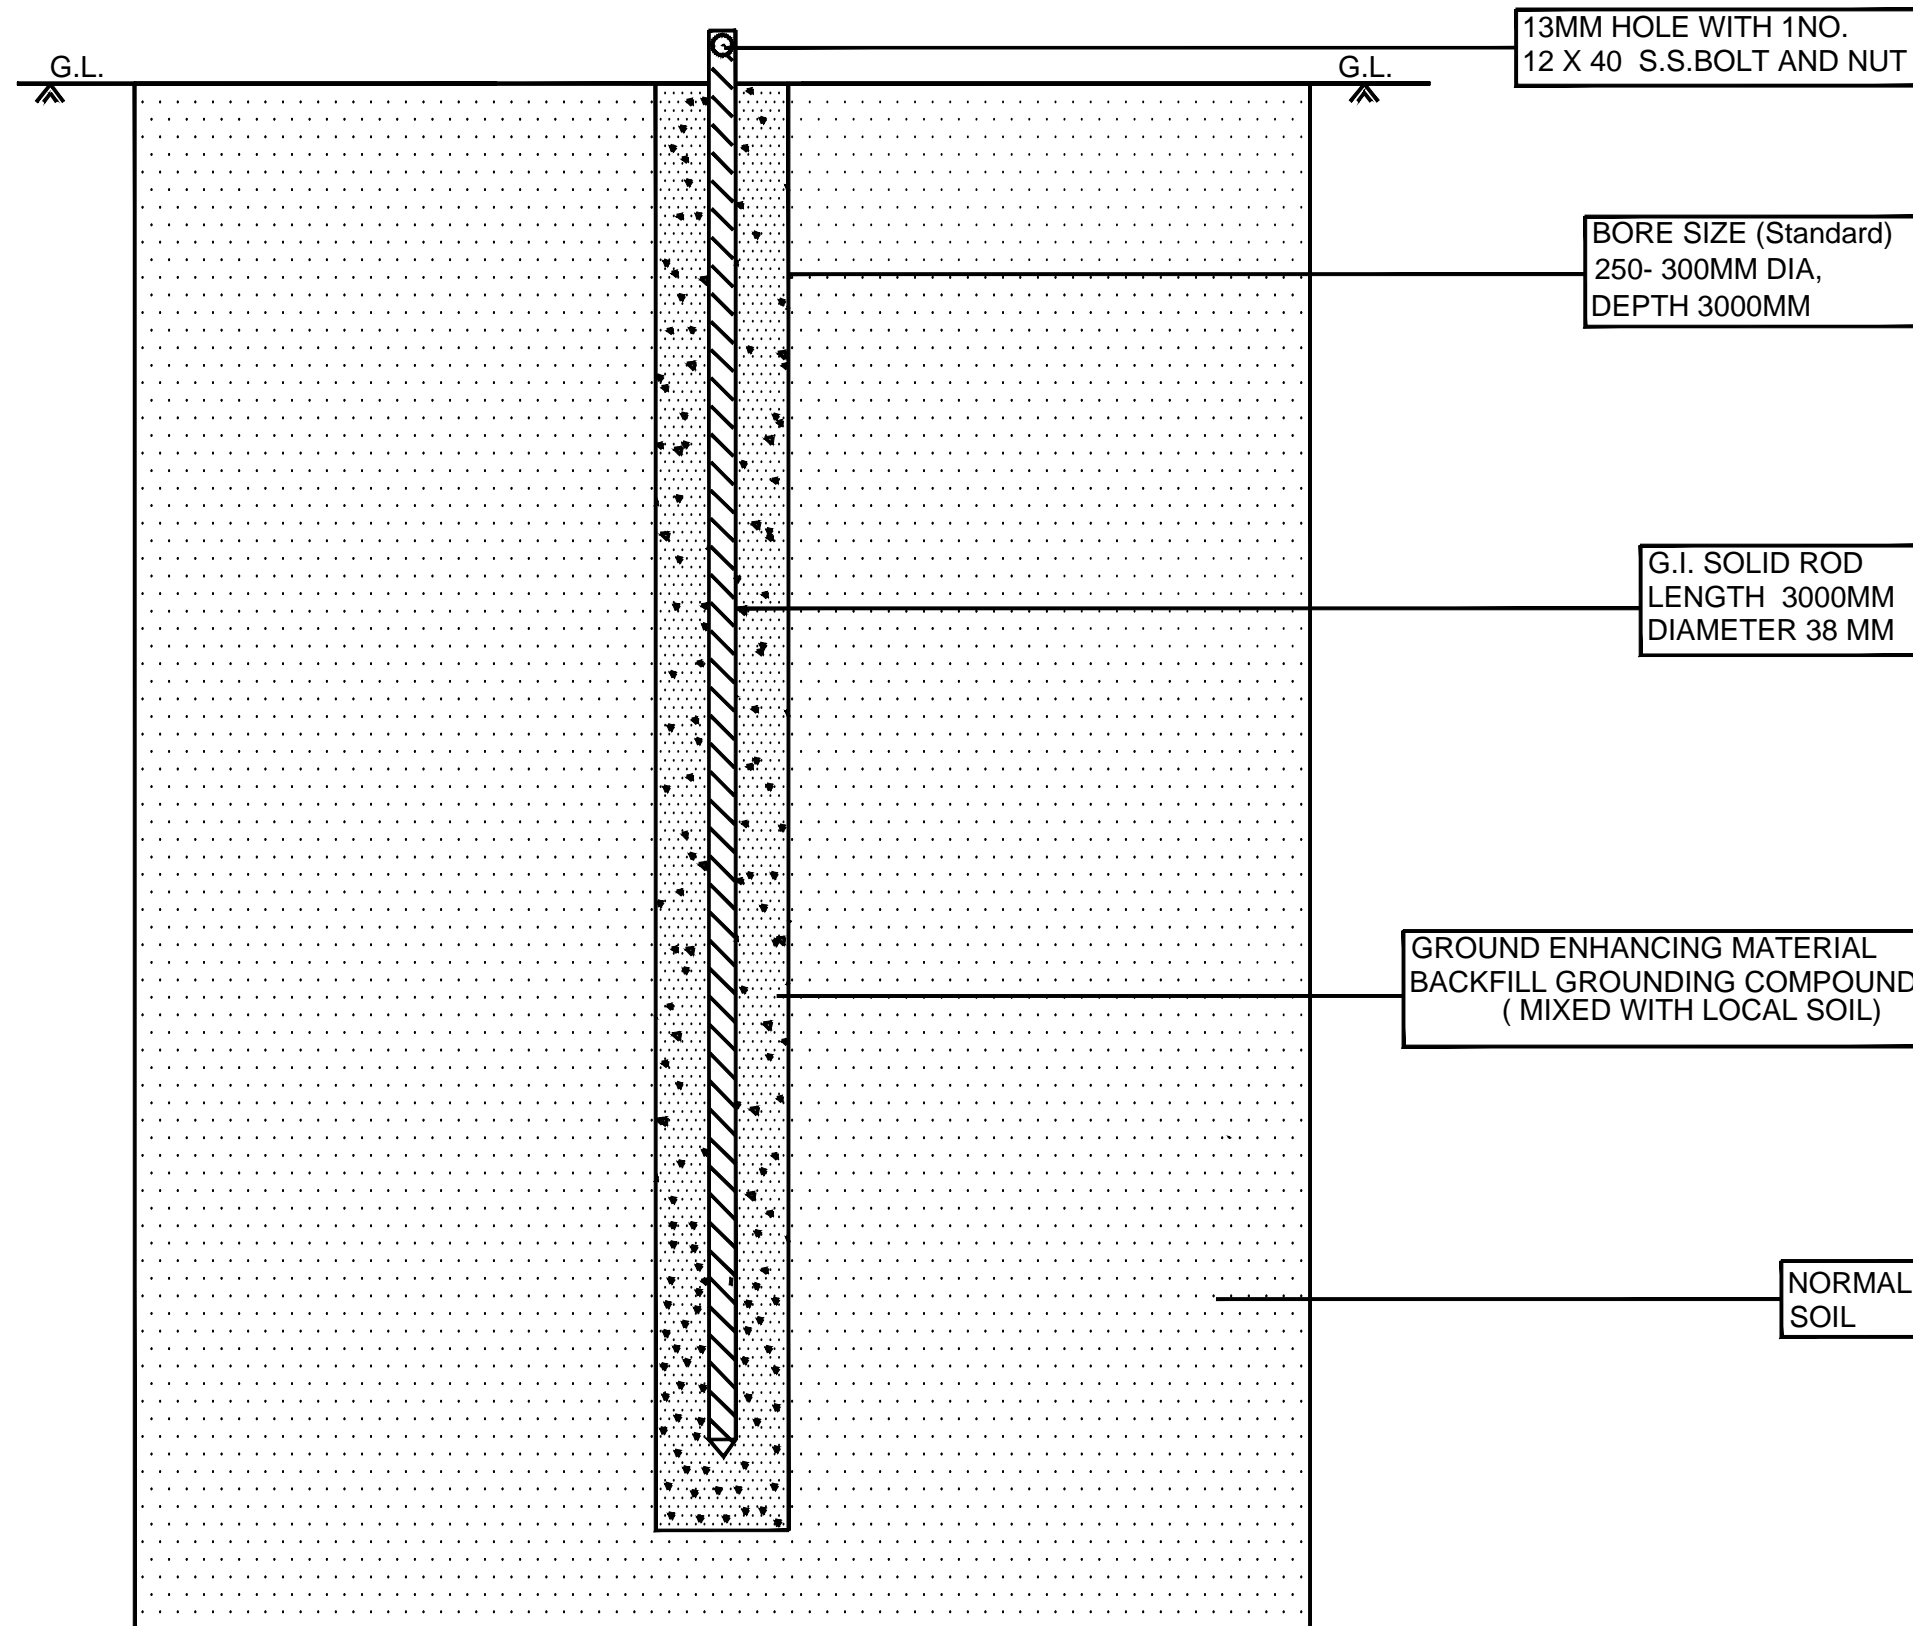

# DOKSUN MAKE 38 MM DIAMETER 3000MM G.I.SOLID ROD ( NON CLAMP )

TOP VIEW OF THE ASSEMBLY (EARTHING ROD AND 12 X 40 S.S.NUT BOLT)

**NOTE:-**

1. ALL DIMENSIONS ARE IN MM.
2. GENERAL TOLERANCE :+ - 5 %

	DOKSUN POWER PRIVATE LTD. GROUND FLOOR, PLOT NO-C4, REVENUE SURVEYNO.189,GHAEL COMPOUND, B/H SILICON HYUNDAI SHOWROOM,UDHNA MAIN ROAD, SURAT-394210 PH.NO. - 99787 88822 , - 75730 33001			
<b>TITLE</b>	DOKSUN MAKE 38 MM DIAMETER 3000MM G.I. SOLID ROD (NON CLAMP) (STANDARD DESIGN)			
LOAREF.NO.				
DRAWN: GNL	CHECKED: AD	APPD: XXXX	SIZE: -	
SCALE: XXXXX	DATE: 16-06-2017	DRG.NO.: DPPL / 2017 / 025	SHEET: XXXX	REV.: -

DATE:	DESCRIPTION:	REV.: