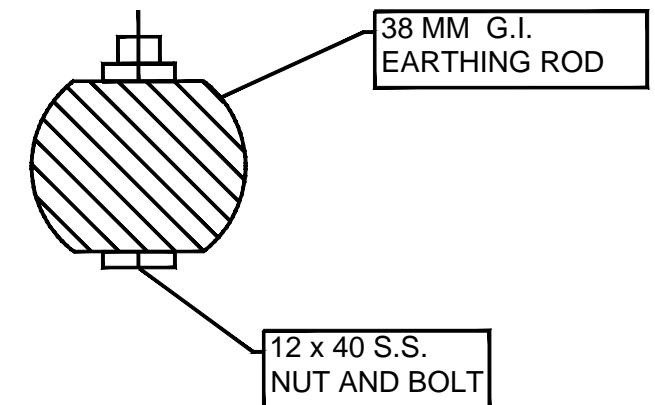

# DOKSUN MAKE 38 MM DIAMETER 3000MM G.I.SOLID ROD ( NON CLAMP )

TOP VIEW OF THE ASSEMBLY (EARTHING ROD AND 12 X 40 S.S.NUT BOLT)

**NOTE:-**

1. ALL DIMENSIONS ARE IN MM.
2. GENERAL TOLERANCE :+ - 5 %

	DOKSUN POWER PRIVATE LTD. GROUND FLOOR, PLOT NO-C4, REVENUE SURVEYNO.189,GHAEL COMPOUND, B/H SILICON HYUNDAI SHOWROOM,UDHNA MAIN ROAD, SURAT-394210 PH.NO. - 99787 88822 , - 75730 33001			
<b>TITLE</b>	DOKSUN MAKE 38 MM DIAMETER 3000MM G.I. SOLID ROD (NON CLAMP) (STANDARD DESIGN)			
LOAREF.NO.				
DRAWN: GNL	CHECKED: AD	APPD: XXXX	SIZE: -	
SCALE: XXXXX	DATE: 16-06-2017	DRG.NO.: DPPL / 2017 / 025	SHEET: XXXX	REV.: -