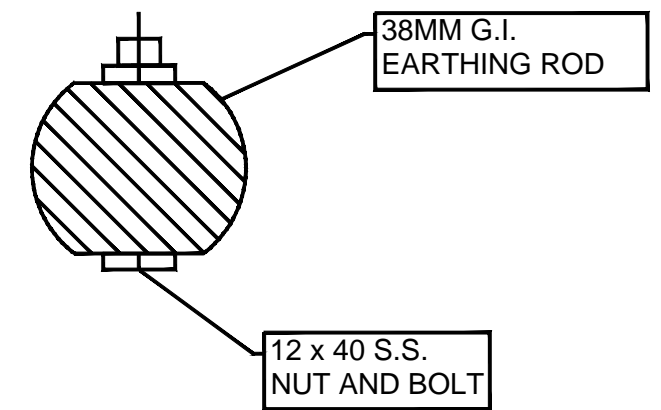

DOKSUN MAKE 38MM DIAMETER 2000MM G.I. SOLID ROD (NON CLAMP)

TOP VIEW OF THE ASSEMBLY (EARTHING ROD AND 12 X 40 S.S.NUT BOLT)

NOTE:-

1. ALL DIMENSIONS ARE IN MM.
2. GENERAL TOLERANCE :+ - 5 %

	DOKSUN POWER PRIVATE LTD. GROUND FLOOR, PLOT NO-C4, REVENUE SURVEYNO.189,GHAEL COMPOUND, B/H SILICON HYUNDAI SHOWROOM,UDHNA MAIN ROAD, SURAT-394210 PH.NO. - 99787 88822 , - 75730 33001			
TITLE	DOKSUN MAKE 38 MM DIAMETER 2000MM G.I. SOLID ROD (NON CLAMP) (STANDARD DESIGN)			
LOAREF.NO.				
DRAWN: GNL	CHECKED: AD	APPD: XXXX	SIZE: -	
SCALE: XXXXX	DATE: 16-06-2017	DRG.NO.: DPPL / 2017 / 026	SHEET: XXXX	REV.: -