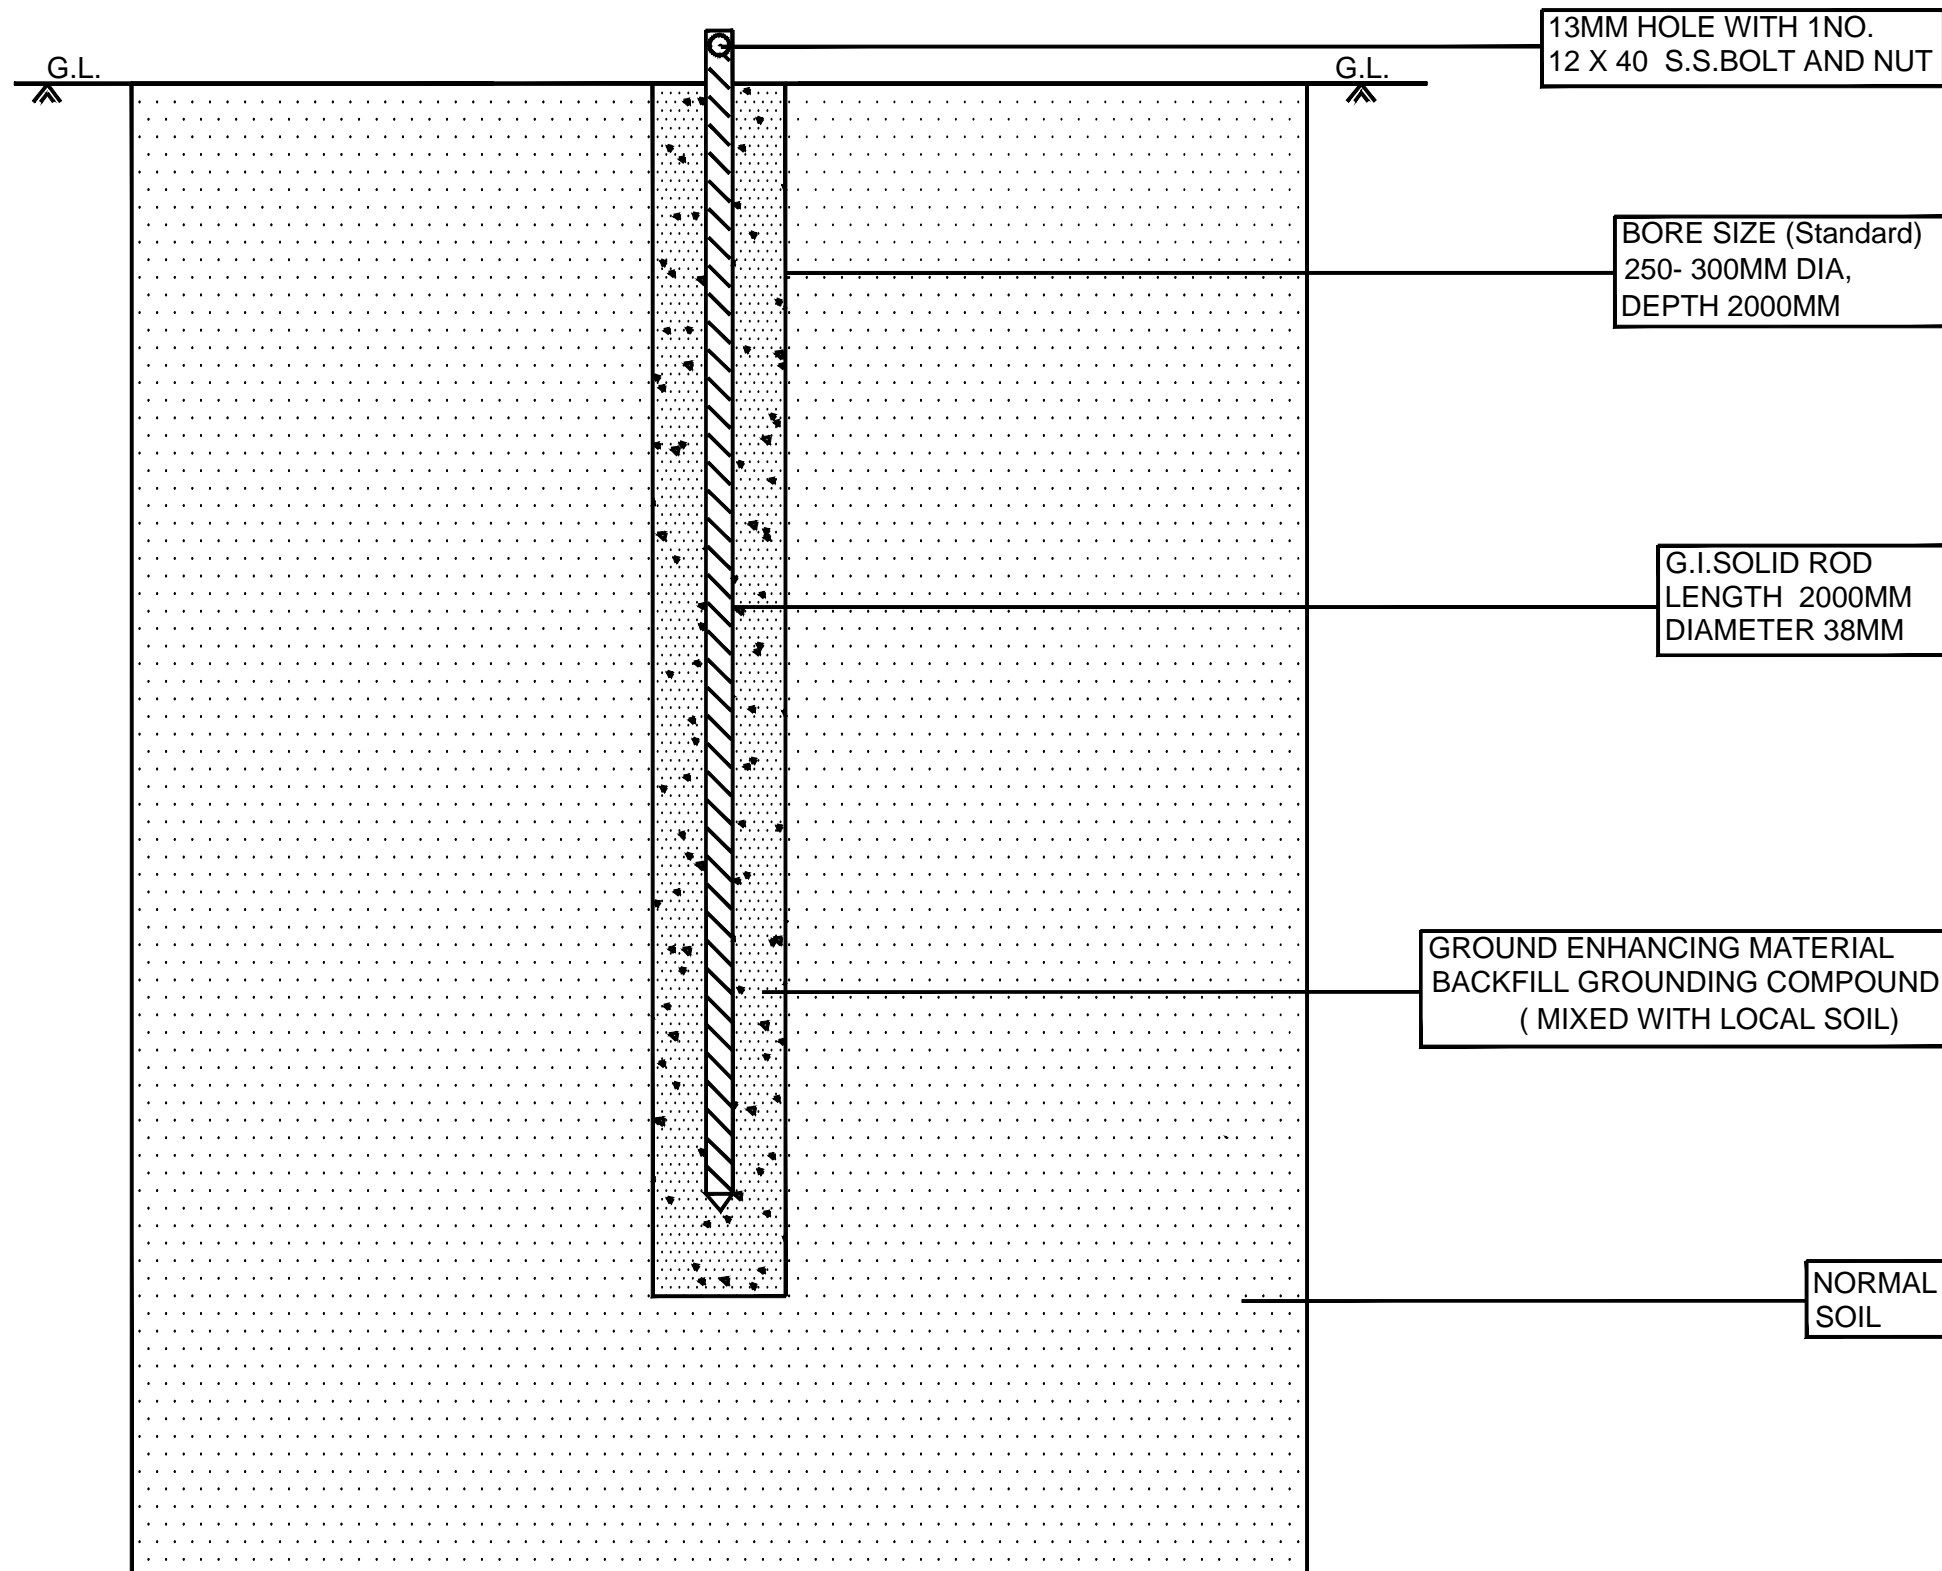

DOKSUN MAKE 38MM DIAMETER 2000MM G.I. SOLID ROD (NON CLAMP)

TOP VIEW OF THE ASSEMBLY (EARTHING ROD AND 12 X 40 S.S.NUT BOLT)

NOTE:-

1. ALL DIMENSIONS ARE IN MM.
2. GENERAL TOLERANCE :+ - 5 %

	DOKSUN POWER PRIVATE LTD. GROUND FLOOR, PLOT NO-C4, REVENUE SURVEYNO.189,GHAEL COMPOUND, B/H SILICON HYUNDAI SHOWROOM,UDHNA MAIN ROAD, SURAT-394210 PH.NO. - 99787 88822 , - 75730 33001			
TITLE	DOKSUN MAKE 38 MM DIAMETER 2000MM G.I. SOLID ROD (NON CLAMP) (STANDARD DESIGN)			
LOAREF.NO.				
DRAWN: GNL	CHECKED: AD	APPD: XXXX	SIZE: -	
SCALE: XXXXX	DATE: 16-06-2017	DRG.NO.: DPPL / 2017 / 026	SHEET: XXXX	REV.: -

DATE:	DESCRIPTION:	REV.: