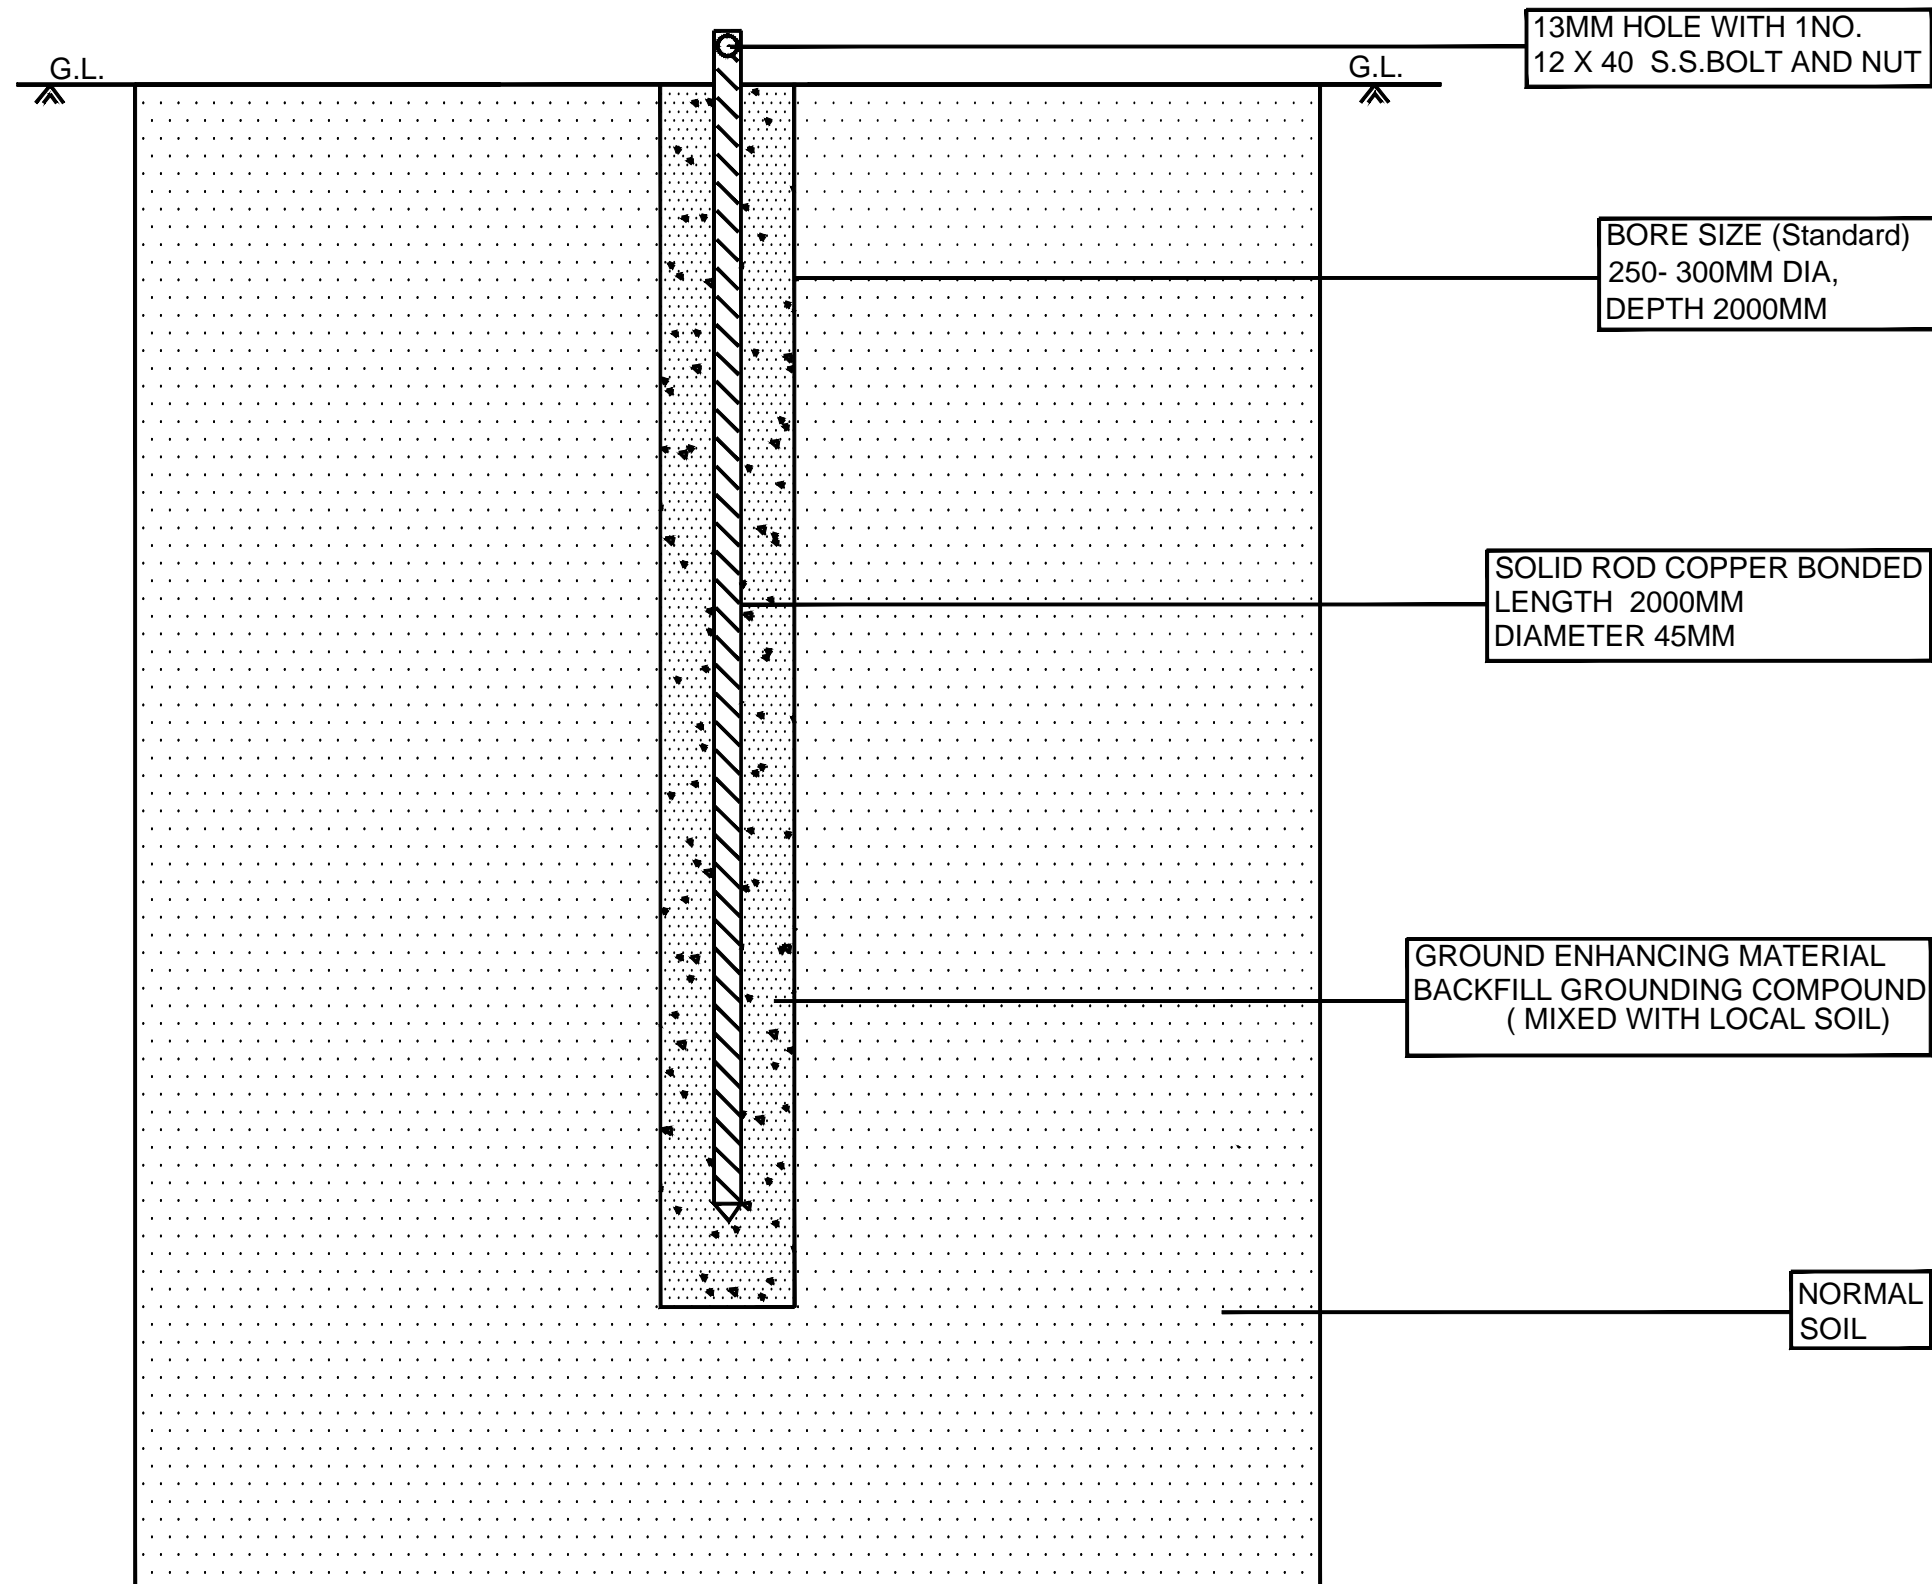

DOKSUN MAKE 45 MM DIAMETER 2000MM COPPER BONDED SOLID ROD (NON CLAMP)

TOP VIEW OF THE ASSEMBLY (EARTHING ROD AND 12 X 40 S.S.NUT BOLT)

NOTE:-

1. ALL DIMENSIONS ARE IN MM.
2. GENERAL TOLERANCE :+ 5 %

	DOKSUN POWER PRIVATE LTD. GROUND FLOOR, PLOT NO-C4, REVENUE SURVEYNO.189,GHAEL COMPOUND, B/H SILICON HYUNDAI SHOWROOM,UDHNA MAIN ROAD, SURAT-394210 PH.NO. - 99787 88822 , - 75730 33001			
TITLE	DOKSUN MAKE 45 MM DIAMETER 2000MM COPPER BONDED SOLID ROD (NON CLAMP) (STANDARD DESIGN)			
LOAREF.NO.				
DRAWN: GNL	CHECKED: AD	APPD: XXXX	SIZE: -	
SCALE: XXXXX	DATE: 16-06-2017	DRG.NO.: DPPL / 2017 / 028	SHEET: XXXX	REV.: -

DATE:	DESCRIPTION:	REV.:
-	-	-