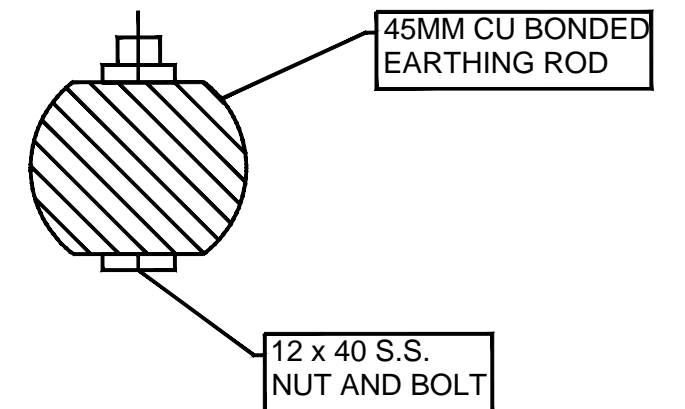

DOKSUN MAKE 45 MM DIAMETER 2000MM COPPER BONDED SOLID ROD (NON CLAMP)

TOP VIEW OF THE ASSEMBLY (EARTHING ROD AND 12 X 40 S.S.NUT BOLT)

NOTE:-

1. ALL DIMENSIONS ARE IN MM.
2. GENERAL TOLERANCE :+ 5 %

	DOKSUN POWER PRIVATE LTD. GROUND FLOOR, PLOT NO-C4, REVENUE SURVEYNO.189,GHAEL COMPOUND, B/H SILICON HYUNDAI SHOWROOM,UDHNA MAIN ROAD, SURAT-394210 PH.NO. - 99787 88822 , - 75730 33001			
TITLE	DOKSUN MAKE 45 MM DIAMETER 2000MM COPPER BONDED SOLID ROD (NON CLAMP) (STANDARD DESIGN)			
LOAREF.NO.				
DRAWN: GNL	CHECKED: AD	APPD: XXXX	SIZE: -	
SCALE: XXXXX	DATE: 16-06-2017	DRG.NO.: DPPL / 2017 / 028	SHEET: XXXX	REV.: -