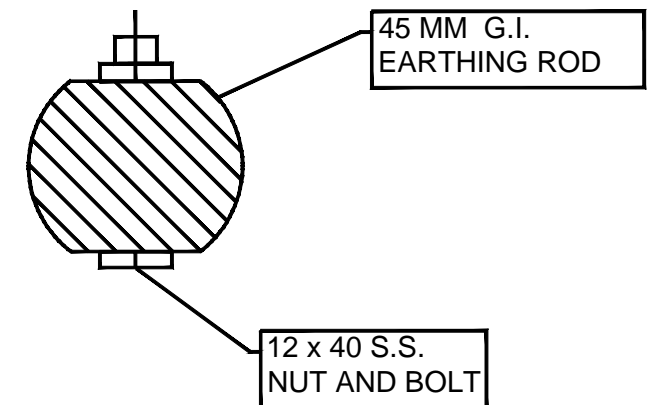

# DOKSUN MAKE 45 MM DIAMETER 3000MM G.I.SOLID ROD ( NON CLAMP )

TOP VIEW OF THE ASSEMBLY (EARTHING ROD AND 12 X 40 S.S.NUT BOLT)

**NOTE:-**

1. ALL DIMENSIONS ARE IN MM.
2. GENERAL TOLERANCE :+/- 5 %

	DOKSUN POWER PRIVATE LTD. GROUND FLOOR, PLOT NO-C4, REVENUE SURVEYNO.189,GHAEL COMPOUND, B/H SILICON HYUNDAI SHOWROOM,UDHNA MAIN ROAD, SURAT-394210 PH.NO. - 99787 88822 , - 75730 33001			
<b>TITLE</b>	DOKSUN MAKE 45 MM DIAMETER 3000MM G.I. SOLID ROD (NON CLAMP) (STANDARD DESIGN)			
LOAREF.NO.				
DRAWN: GNL	CHECKED: AD	APPD: XXXX	SIZE: -	
SCALE: XXXXX	DATE: 16-06-2017	DRG.NO.: DPPL / 2017 / 029	SHEET: XXXX	REV.: -