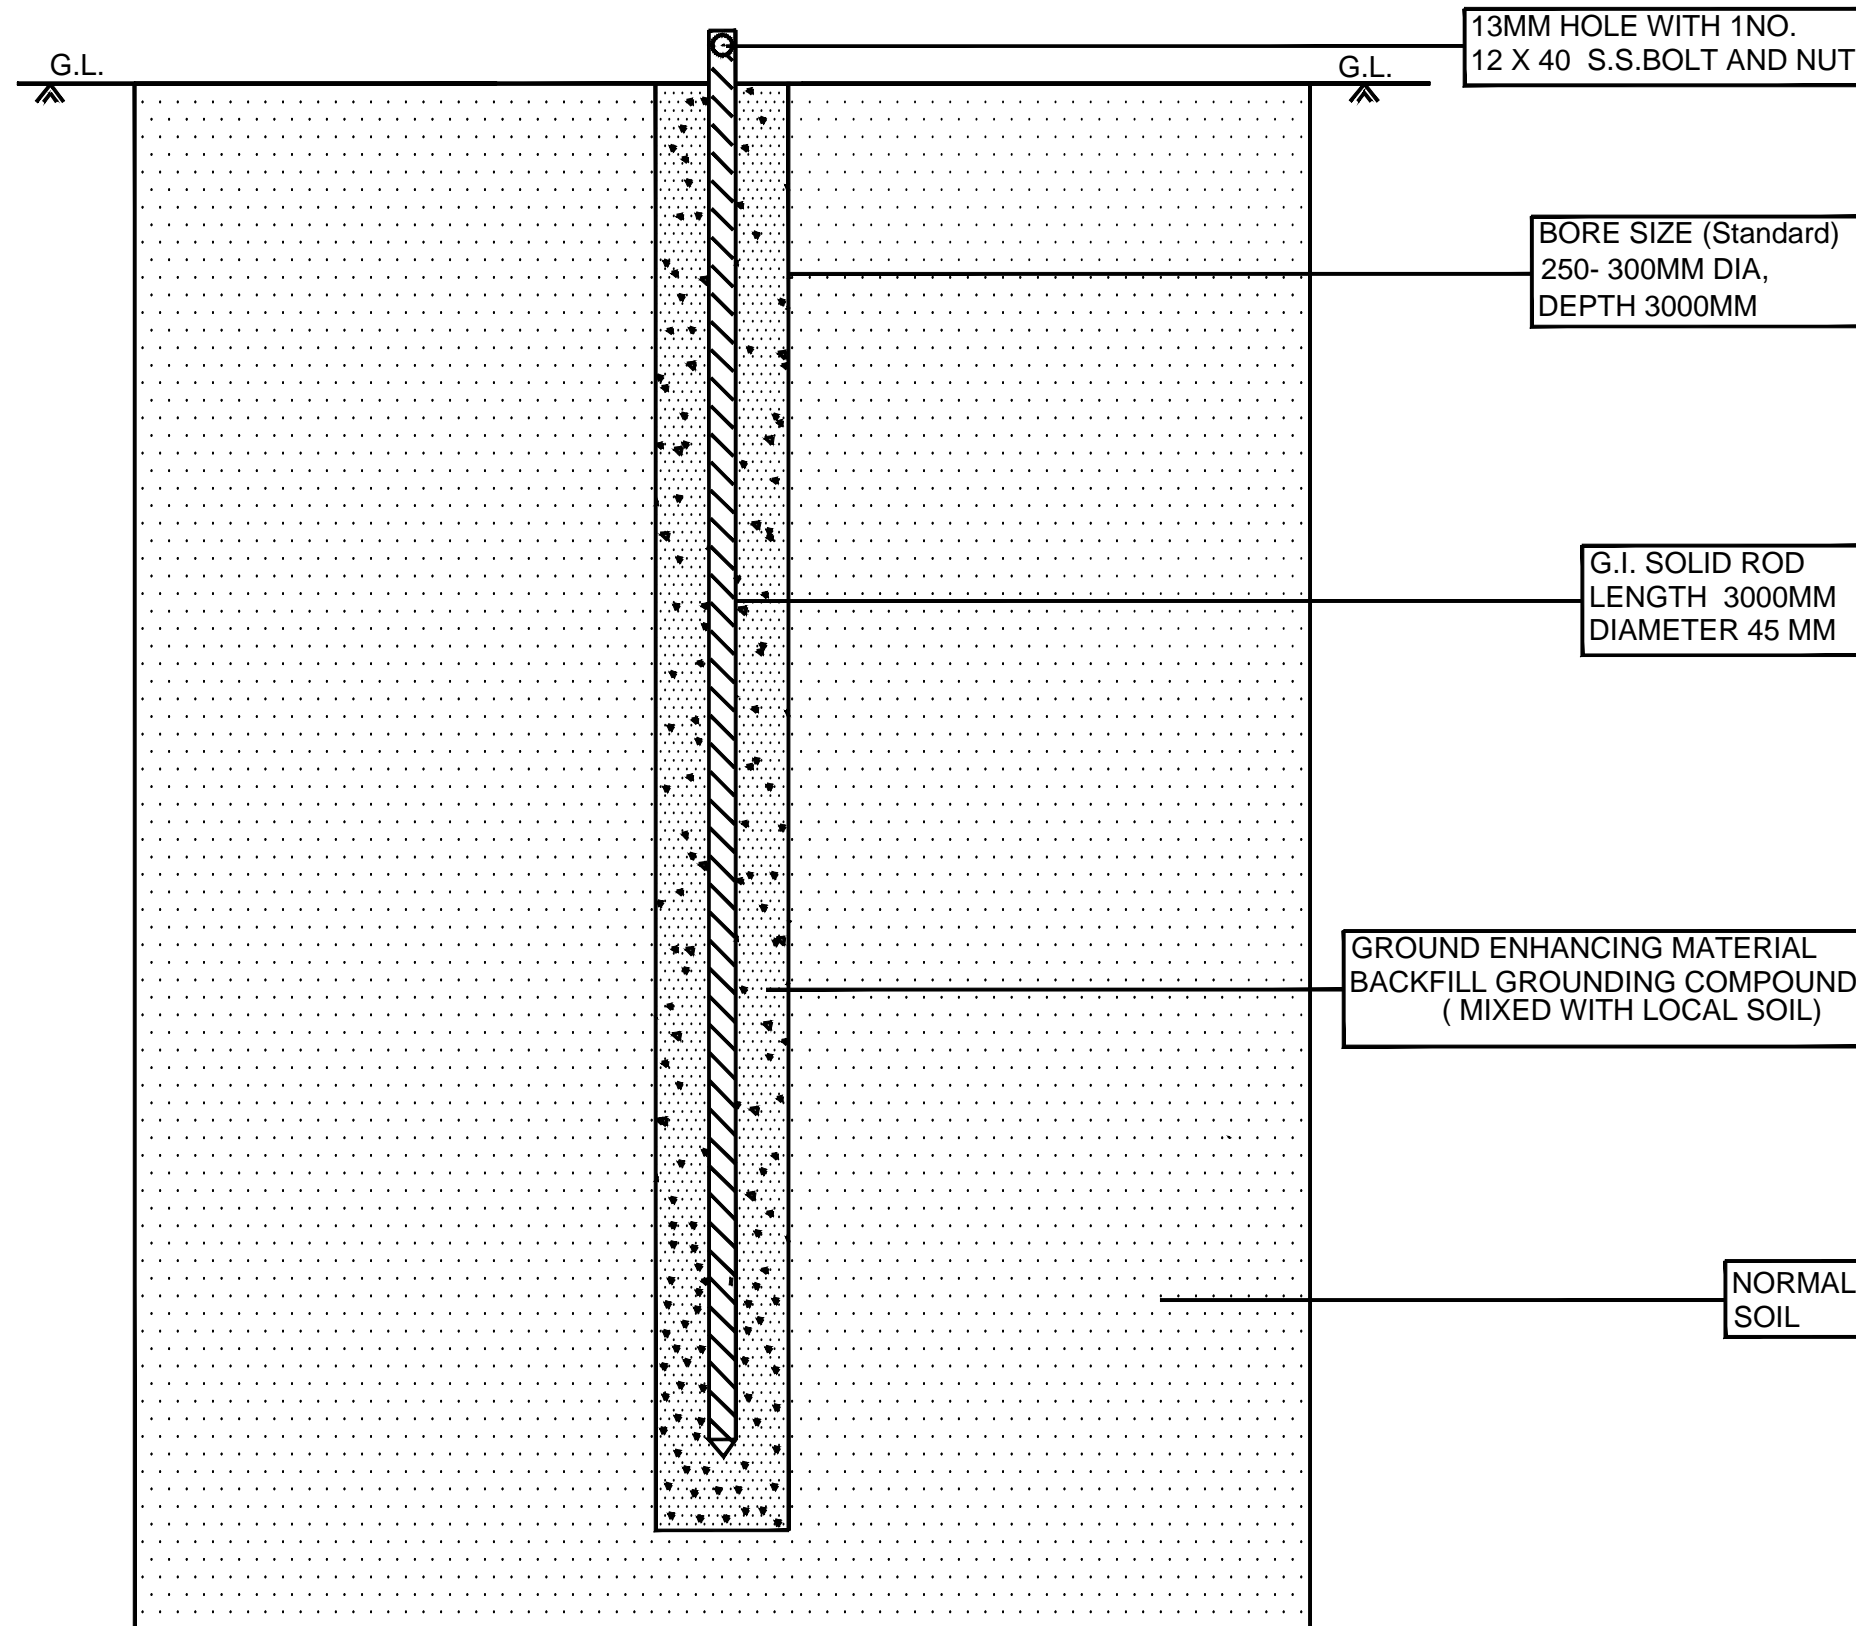

# DOKSUN MAKE 45 MM DIAMETER 3000MM G.I.SOLID ROD ( NON CLAMP )

TOP VIEW OF THE ASSEMBLY (EARTHING ROD AND 12 X 40 S.S.NUT BOLT)

**NOTE:-**

1. ALL DIMENSIONS ARE IN MM.
2. GENERAL TOLERANCE :+/- 5 %

	DOKSUN POWER PRIVATE LTD. GROUND FLOOR, PLOT NO-C4, REVENUE SURVEYNO.189,GHAEL COMPOUND, B/H SILICON HYUNDAI SHOWROOM,UDHNA MAIN ROAD, SURAT-394210 PH.NO. - 99787 88822 , - 75730 33001			
<b>TITLE</b>	DOKSUN MAKE 45 MM DIAMETER 3000MM G.I. SOLID ROD (NON CLAMP) (STANDARD DESIGN)			
LOAREF.NO.				
DRAWN: GNL	CHECKED: AD	APPD: XXXX	SIZE: -	
SCALE: XXXXX	DATE: 16-06-2017	DRG.NO.: DPPL / 2017 / 029	SHEET: XXXX	REV.: -

DATE:	DESCRIPTION:	REV.: