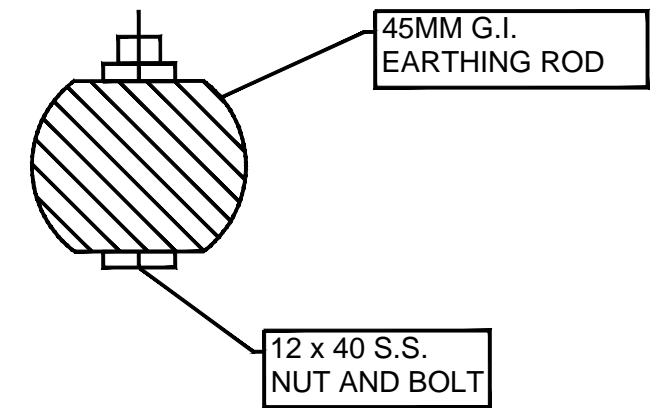

DOKSUN MAKE 45MM DIAMETER 2000MM G.I. SOLID ROD (NON CLAMP)

TOP VIEW OF THE ASSEMBLY (EARTHING ROD AND 12 X 40 S.S.NUT BOLT)

NOTE:-

1. ALL DIMENSIONS ARE IN MM.
2. GENERAL TOLERANCE :+ - 5 %

	DOKSUN POWER PRIVATE LTD. GROUND FLOOR, PLOT NO-C4, REVENUE SURVEYNO.189,GHAEL COMPOUND, B/H SILICON HYUNDAI SHOWROOM,UDHNA MAIN ROAD, SURAT-394210 PH.NO. - 99787 88822 , - 75730 33001			
TITLE	DOKSUN MAKE 45 MM DIAMETER 2000MM G.I. SOLID ROD (NON CLAMP) (STANDARD DESIGN)			
LOAREF.NO.				
DRAWN: GNL	CHECKED: AD	APPD: XXXX	SIZE: -	
SCALE: XXXXX	DATE: 16-06-2017	DRG.NO.: DPPL / 2017 / 030	SHEET: XXXX	REV.: -