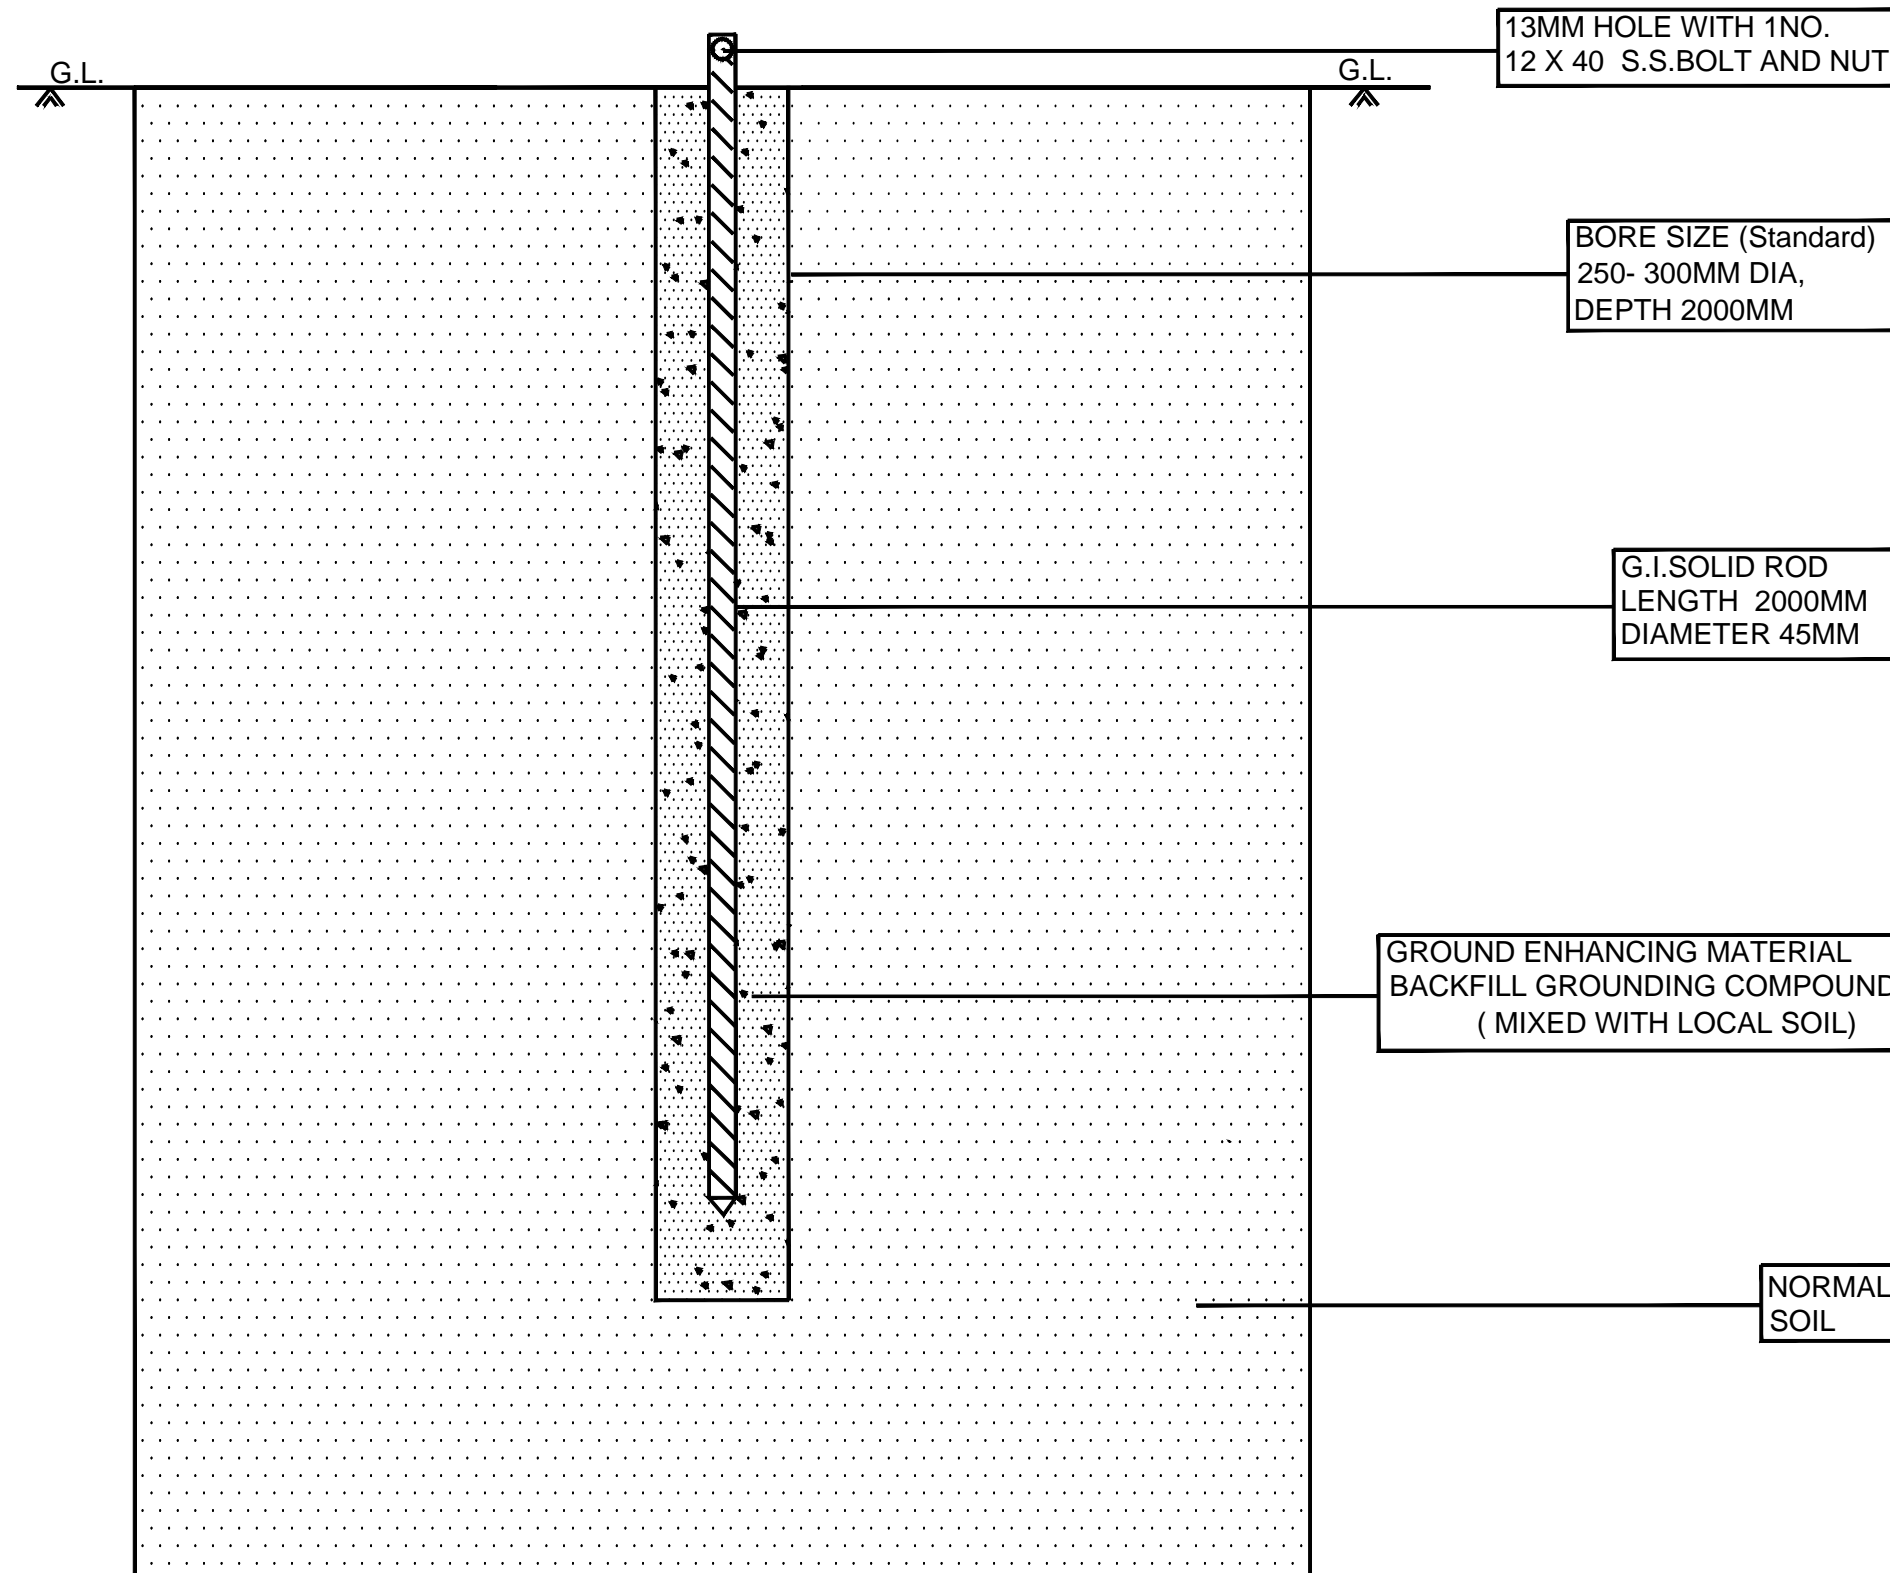

DOKSUN MAKE 45MM DIAMETER 2000MM G.I. SOLID ROD (NON CLAMP)

TOP VIEW OF THE ASSEMBLY (EARTHING ROD AND 12 X 40 S.S.NUT BOLT)

NOTE:-

1. ALL DIMENSIONS ARE IN MM.
2. GENERAL TOLERANCE :+ - 5 %

	DOKSUN POWER PRIVATE LTD. GROUND FLOOR, PLOT NO-C4, REVENUE SURVEYNO.189,GHAEL COMPOUND, B/H SILICON HYUNDAI SHOWROOM,UDHNA MAIN ROAD, SURAT-394210 PH.NO. - 99787 88822 , - 75730 33001			
TITLE	DOKSUN MAKE 45 MM DIAMETER 2000MM G.I. SOLID ROD (NON CLAMP) (STANDARD DESIGN)			
LOAREF.NO.				
DRAWN: GNL	CHECKED: AD	APPD: XXXX	SIZE: -	
SCALE: XXXXX	DATE: 16-06-2017	DRG.NO.: DPPL / 2017 / 030	SHEET: XXXX	REV.: -

DATE:	DESCRIPTION:	REV.: